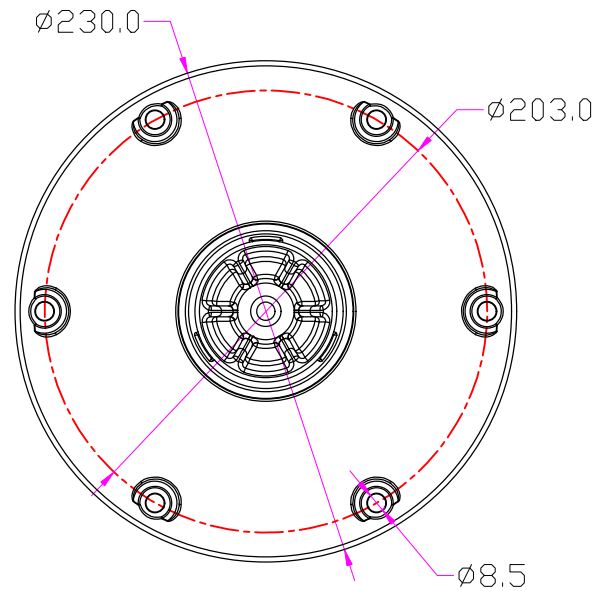

NAME

DESIGN

LANCE

WAVERIDER SOCKET PEDESTAL (FLAT BASE)

DATE

23/10/2020

APPR.

CODE.	HEIGHT RANGE
48.707.10	310mm~390mm
48.707.11	440mm~570mm
48.707.12	520mm~650mm

TOP

BASE