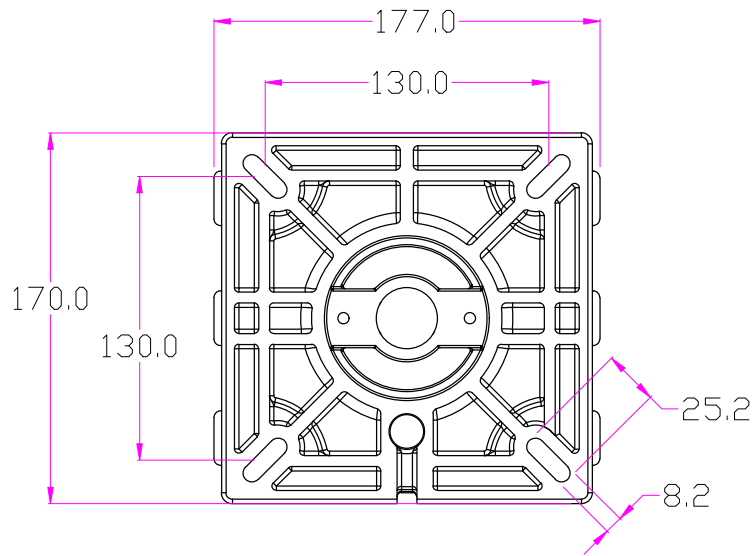

NAME

DESIGN

LANCE

WAVERIDER SOCKET PEDESTAL (FLAT BASE)

DATE

23/10/2020

APPR.

CODE.	HEIGHT RANGE
48.707.10	310mm~390mm
48.707.11	440mm~570mm
48.707.12	520mm~650mm

TOP

BASE