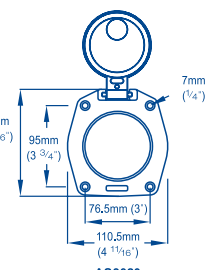

Bilge Accessories

Deckplates

Deckplates

A Comprehensive Range Of Bilge Pump Covers

- Provides a neat cover over manual bilge pumps
- Aesthetic designs
- Manufactured from UV Stabilised plastic
- Will not fade or discolour
- Snap-shut lid remains closed when pump is not in use

Deckplate Selector			
Product Code	Model	Materials	For Use With
DP8904	Plastic 4 Hole Model	PBT	Gusher® Urchin Gusher® Titan, Gusher® 10
DP3804	Metal 4 Hole Model	Cast and Aluminum LM6	Gusher® 10 Gusher® 30 (BP3020)
DP9905	Plastic 6 Hole Deck Ring	Acetal	Mk 5 Underdeck BP0535 / MH5560
DP9906	Plastic 4 Hole Covered Model	PBT	Mk5 Universal
AS0356	Plastic 4 Hole Model	PBT	Compac 50
AS3020	Includes DP3804+ Bridge Section	Cast and Aluminum LM6	Gusher® 30 (BP3020)

Note: These specifications are retail items only.
For details of our bulk pack range for boat builders and wholesalers - contact Whale Support.

AS3020