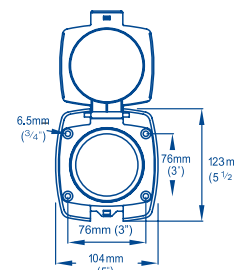

Bilge Accessories

Deckplates

Deckplates

A Comprehensive Range Of Bilge Pump Covers

- Provides a neat cover over manual bilge pumps
- Aesthetic designs
- Manufactured from UV Stabilised plastic
- Will not fade or discolour
- Snap-shut lid remains closed when pump is not in use

Deckplate Selector			
Product Code	Model	Materials	For Use With
DP8904	Plastic 4 Hole Model	PBT	Gusher® Urchin Gusher® Titan, Gusher® 10
DP3804	Metal 4 Hole Model	Cast and Aluminum LM6	Gusher® 10 Gusher® 30 (BP3020)
DP9905	Plastic 6 Hole Deck Ring	Acetal	Mk 5 Underdeck BP0535 / MH5560
DP9906	Plastic 4 Hole Covered Model	PBT	Mk5 Universal
AS0356	Plastic 4 Hole Model	PBT	Compac 50
AS3020	Includes DP3804+ Bridge Section	Cast and Aluminum LM6	Gusher® 30 (BP3020)

Note: These specifications are retail items only.
For details of our bulk pack range for boat builders and wholesalers - contact Whale Support.

AS0356