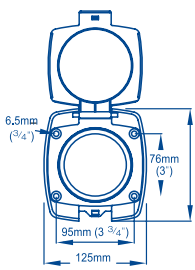

Deckplate Selector			
Product Code	Model	Materials	For Use With
DP8904	Plastic 4 Hole Model	PBT	Gusher® Urchin Gusher® Titan, Gusher® 10
DP3804	Metal 4 Hole Model	Cast and Aluminum LM6	Gusher® 10 Gusher® 30 (BP3020)
DP9905	Plastic 6 Hole Deck Ring	Acetal	Mk 5 Underdeck BP0535 / MH5560
DP9906	Plastic 4 Hole Covered Model	PBT	Mk5 Universal
AS0356	Plastic 4 Hole Model	PBT	Compac 50
AS3020	Includes DP3804+ Bridge Section	Cast and Aluminum LM6	Gusher® 30 (BP3020)

Note: These specifications are retail items only.  
For details of our bulk pack range for boat builders and wholesalers - contact Whale Support.

DP8904

DP3804

DP9905

DP9906

AS0356

AS3020

DP8904