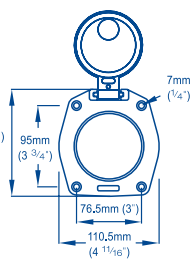

Bilge Accessories

Deckplates

Deckplates

A Comprehensive Range Of Bilge Pump Covers

- Provides a neat cover over manual bilge pumps
- Aesthetic designs
- Manufactured from UV Stabilised plastic
- Will not fade or discolour
- Snap-shut lid remains closed when pump is not in use

Deckplate Selector			
Product Code	Model	Materials	For Use With
DP8904	Plastic 4 Hole Model	PBT	Gusher® Urchin Gusher® Titan, Gusher® 10
DP3804	Metal 4 Hole Model	Cast and Aluminum LM6	Gusher® 10 Gusher® 30 (BP3020)
DP9905	Plastic 6 Hole Deck Ring	Acetal	Mk 5 Underdeck BP0535 / MH5560
DP9906	Plastic 4 Hole Covered Model	PBT	Mk5 Universal
AS0356	Plastic 4 Hole Model	PBT	Compac 50
AS3020	Includes DP3804+ Bridge Section	Cast and Aluminum LM6	Gusher® 30 (BP3020)

Note: These specifications are retail items only.
For details of our bulk pack range for boat builders and wholesalers - contact Whale Support.

DP3804