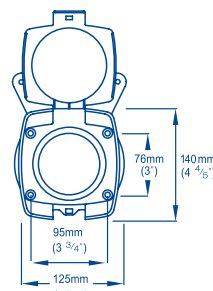

Bilge Accessories

Deckplates

Deckplates

A Comprehensive Range Of Bilge Pump Covers

- Provides a neat cover over manual bilge pumps
- Aesthetic designs
- Manufactured from UV Stabilised plastic
- Will not fade or discolour
- Snap-shut lid remains closed when pump is not in use

Deckplate Selector			
Product Code	Model	Materials	For Use With
DP8904	Plastic 4 Hole Model	PBT	Gusher® Urchin Gusher® Titan, Gusher® 10
DP3804	Metal 4 Hole Model	Cast and Aluminum LM6	Gusher® 10 Gusher® 30 (BP3020)
DP9905	Plastic 6 Hole Deck Ring	Acetal	Mk 5 Underdeck BP0535 / MH5560
DP9906	Plastic 4 Hole Covered Model	PBT	Mk5 Universal
AS0356	Plastic 4 Hole Model	PBT	Compac 50
AS3020	Includes DP3804+ Bridge Section	Cast and Aluminum LM6	Gusher® 30 (BP3020)

Note: These specifications are retail items only.
For details of our bulk pack range for boat builders and wholesalers - contact Whale Support.

DP9906