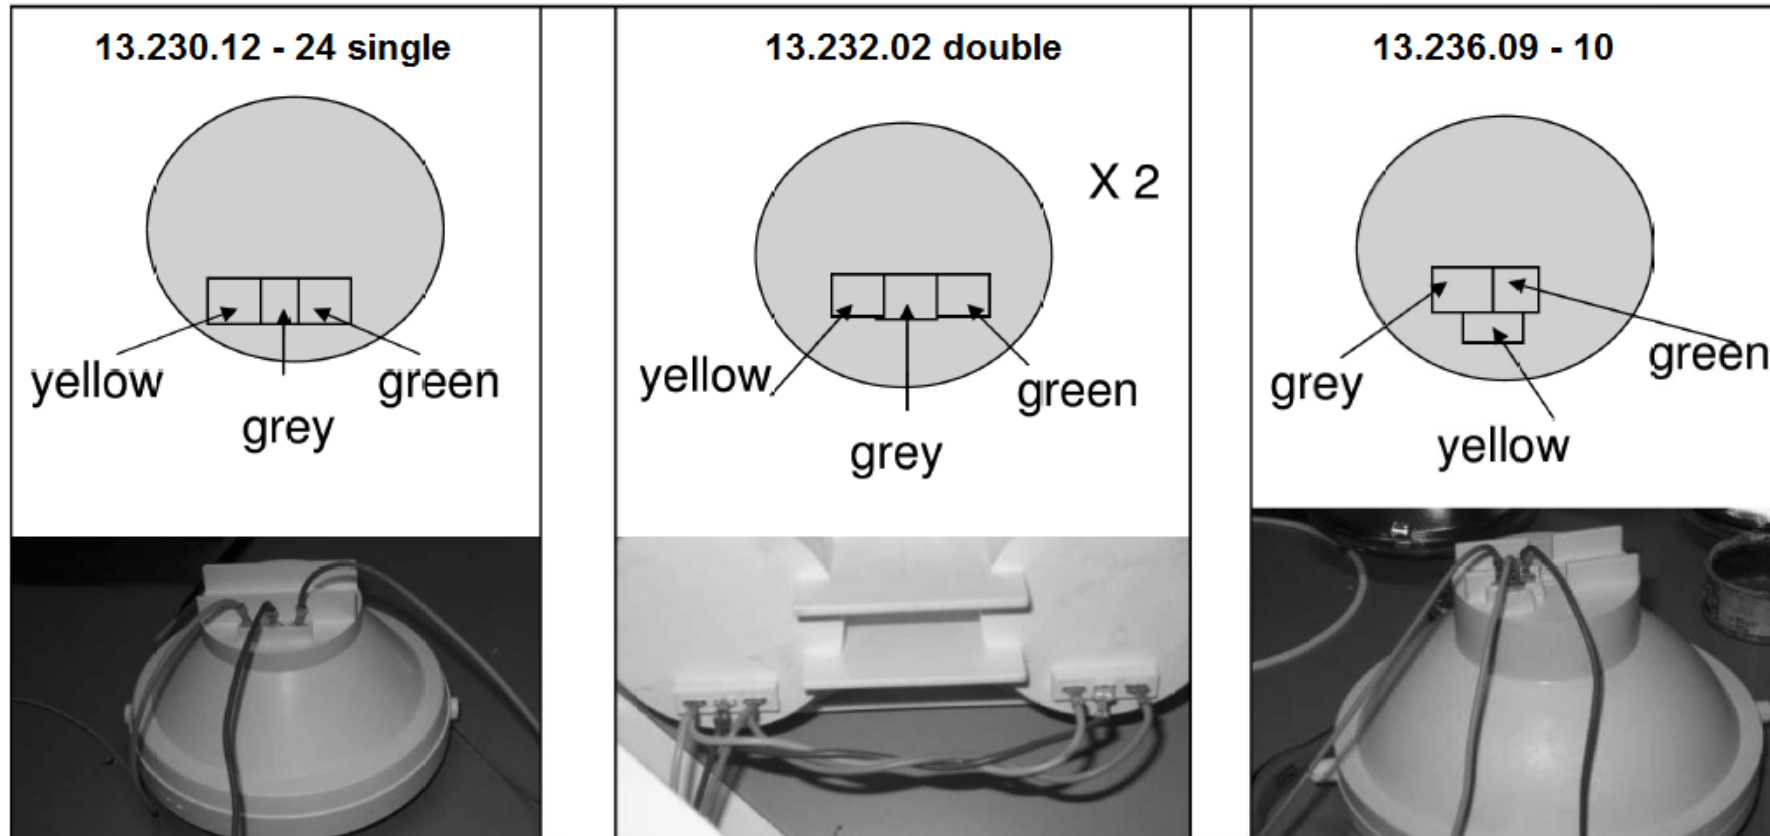

Spares headlight

- Each cable has its position and you must respect cable colour in each location
yellow: common grey: deep light green: short light