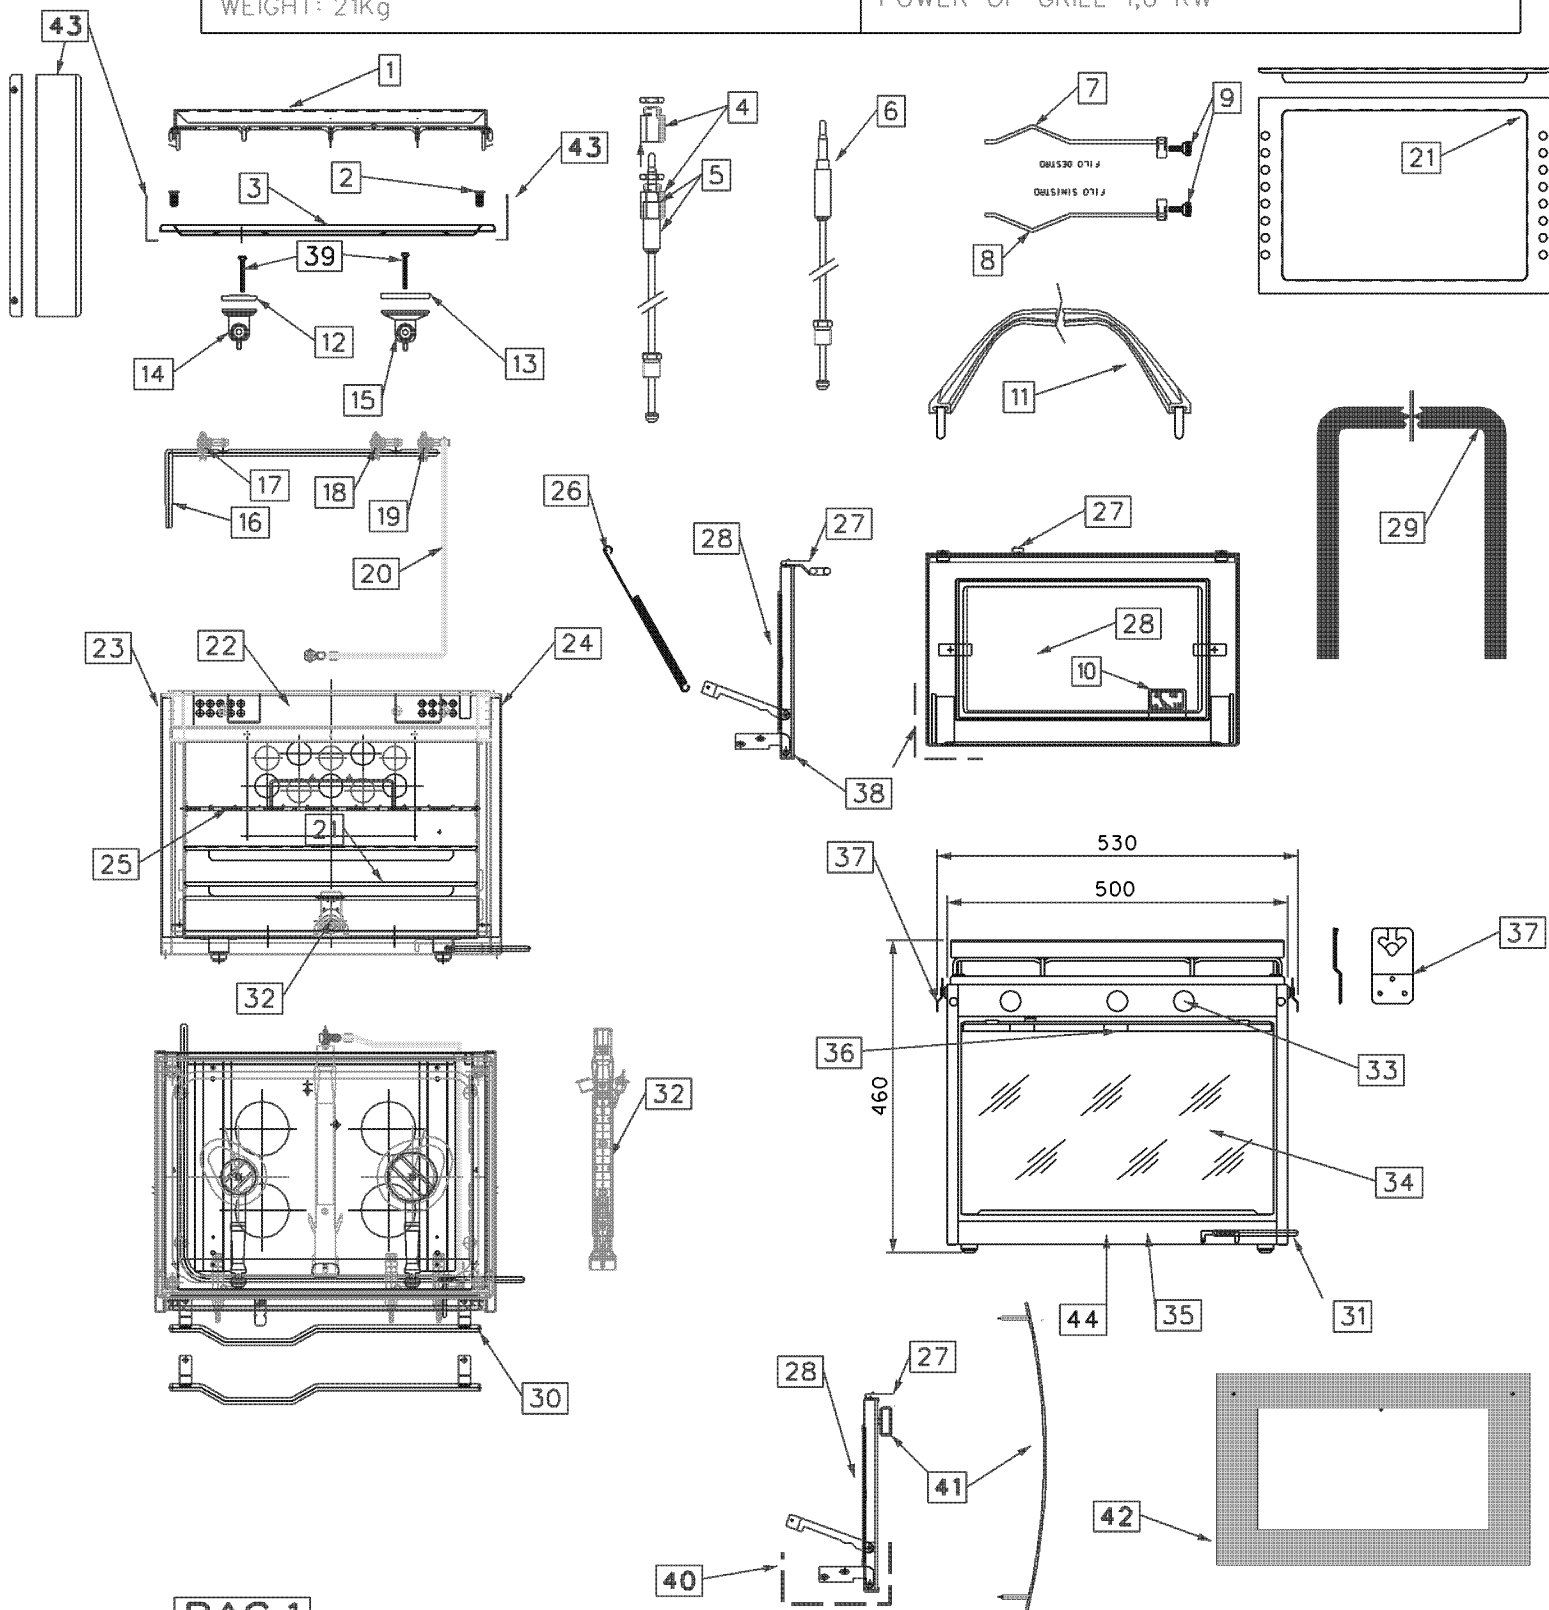

MODEL: XL2/LT2/SHIANY

NO. OF BURNERS: 2

WEIGHT: 21Kg

POWER OF BURNERS LARGE 2,3 KW

POWER OF BURNERS MEDIUM 1,7 KW

POWER OF OVEN 1,7 KW

POWER OF GRILL 1,6 KW

PAG. 1