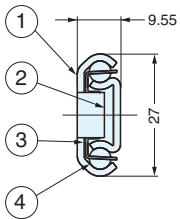

3/4 EXTENSION SLIDE

16-26 kg

DRAWER SLIDES

STAINLESS STEEL SLIDES

- 3/4 extension
- Positive stop
- Non-handed

No.	Part Name	Material
①	Outer Rail	304 Stainless Steel
②	Inner Rail	
③	Retainer	
④	Ball	440 Stainless Steel

Item No.	Slide Length	Travel Length	A	B	C	D	E	Load Capacity (kg/pair)	Weight (g)	Box (pcs)
	300	222	190	240	260	240	260	24	250	
	350	260	225	290	310	290	310	23	290	
	400	297	265	340	360	340	360	21	330	