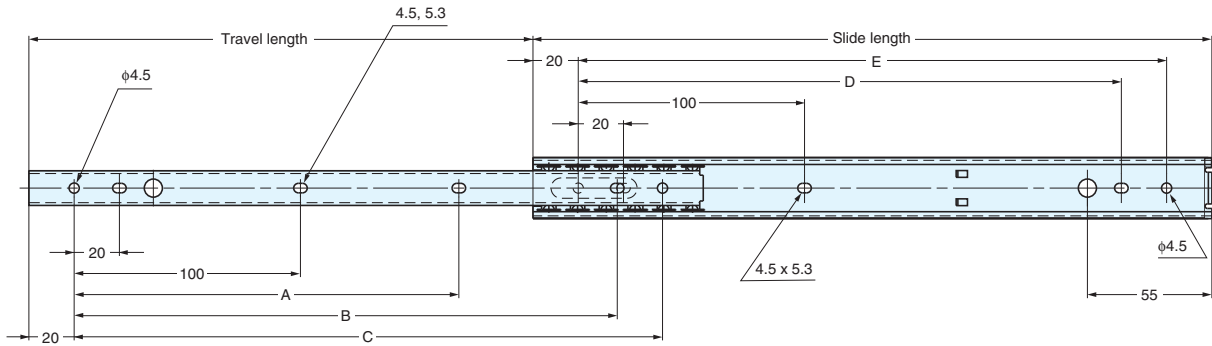

3/4 EXTENSION SLIDE

16-26 kg

DRAWER SLIDES

STAINLESS STEEL SLIDES

- 3/4 extension
- Positive stop
- Non-handed

No.	Part Name	Material
①	Outer Rail	304 Stainless Steel
②	Inner Rail	
③	Retainer	
④	Ball	440 Stainless Steel

Item No.	Slide Length	Travel Length	A	B	C	D	E	Load Capacity (kg/pair)	Weight (g)	Box (pcs)
	300	222	190	240	260	240	260	24	250	
	350	260	225	290	310	290	310	23	290	
	400	297	265	340	360	340	360	21	330	