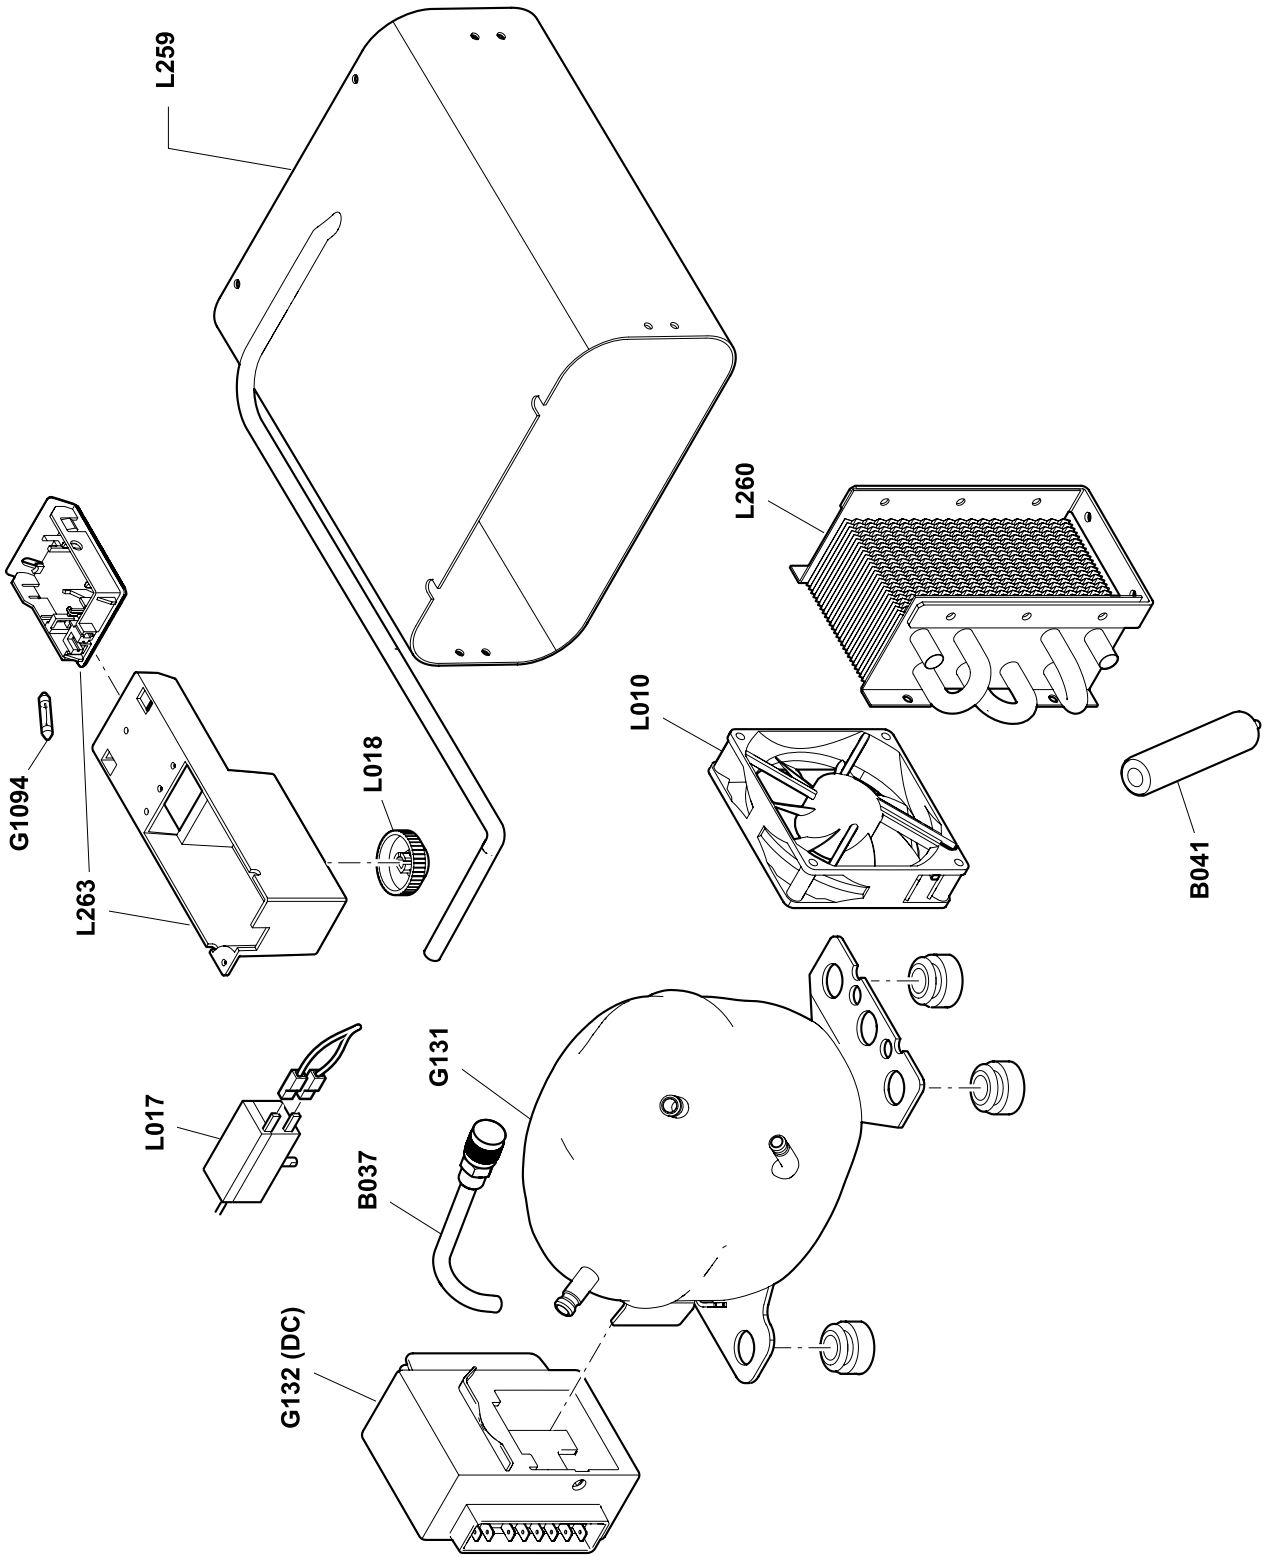

INDEL B P/N	DESCRIPTION
G1737	Door Closure Selector
G1738	Hinges Kit
G1740	Handle Kit
G1741	Top
G1745	Door (with balcony)
L252	Evaporator Door
L253	Ice cube container
L254	Drip Tray
L262	Evaporator Frame
L264	Balcony
L265	Bottle Holder
L266	Support for Balcony
L267	Grid

INDEL B P/N	DESCRIPTION
B037	Loading Pipe with Valve
B041	Filter
G131	Compressor
G132	ECU
G1094	Light Bulb
L010	Fan
L017	Thermostat
L018	Thermostat Knob
L259	Evaporator
L260	Condenser
L263	Ceiling Light