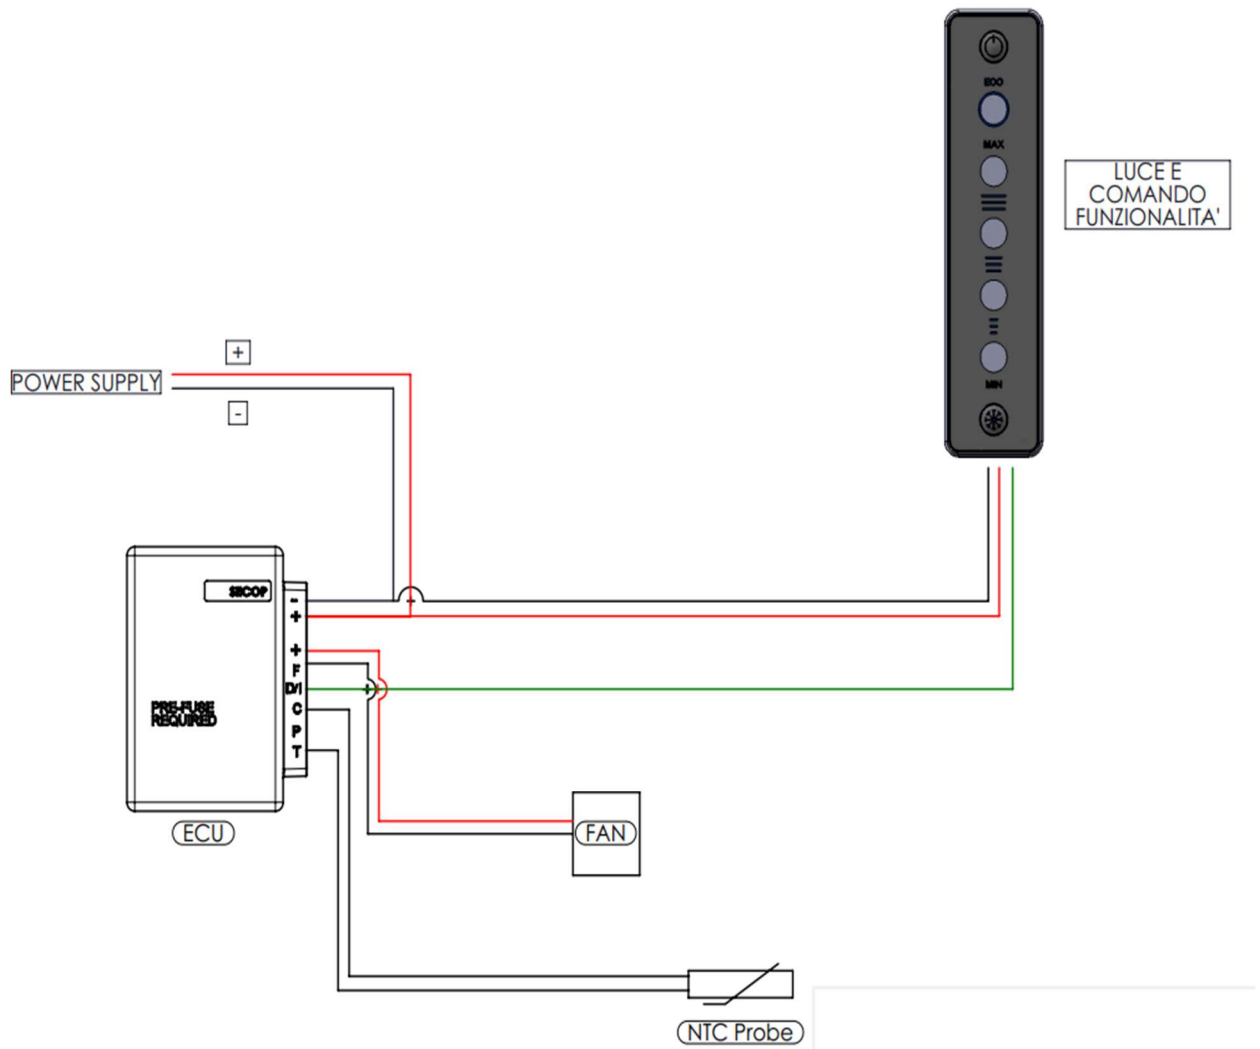

ELITE

ELITE_(DC EU)_ES_20220524