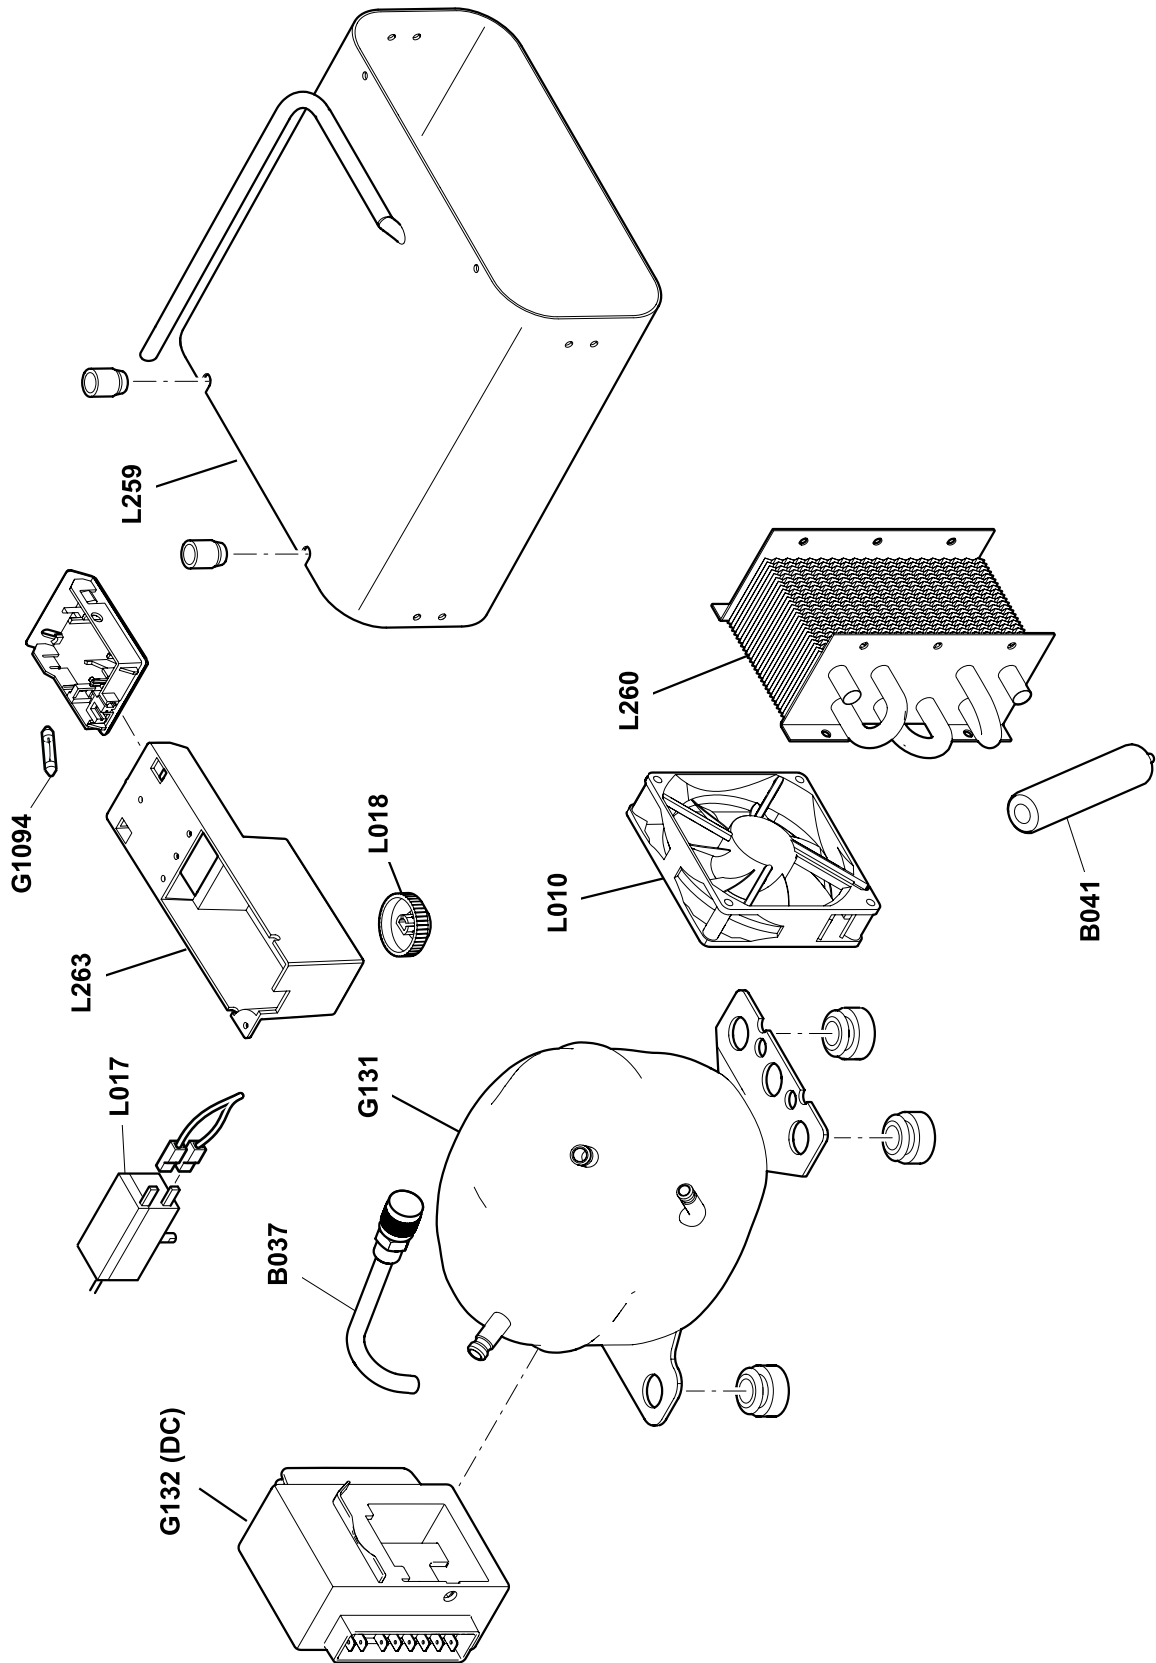

INDEL B P/N	DESCRIPTION
G1737	Door Closure Selector
G1738	Hinges Kit
G1740	Handle Kit
G1742	Top
G1744	Door (with balcony)
L250	Bottom Balcony
L251	Bottom Metal Retainer
L252	Evaporator Door
L253	Ice cube container
L254	Drip Tray
L262	Evaporator Frame
L295	Grid
L318	Top Balcony
L320	Top Metal Retainer

INDEL B P/N	DESCRIPTION
B037	Loading Pipe with Valve
B041	Filter
G131	Compressor
G132	ECU
G1094	Light Bulb
L010	Fan
L017	Thermostat
L018	Thermostat Knob
L259	Evaporator
L260	Condenser
L263	Ceiling Light