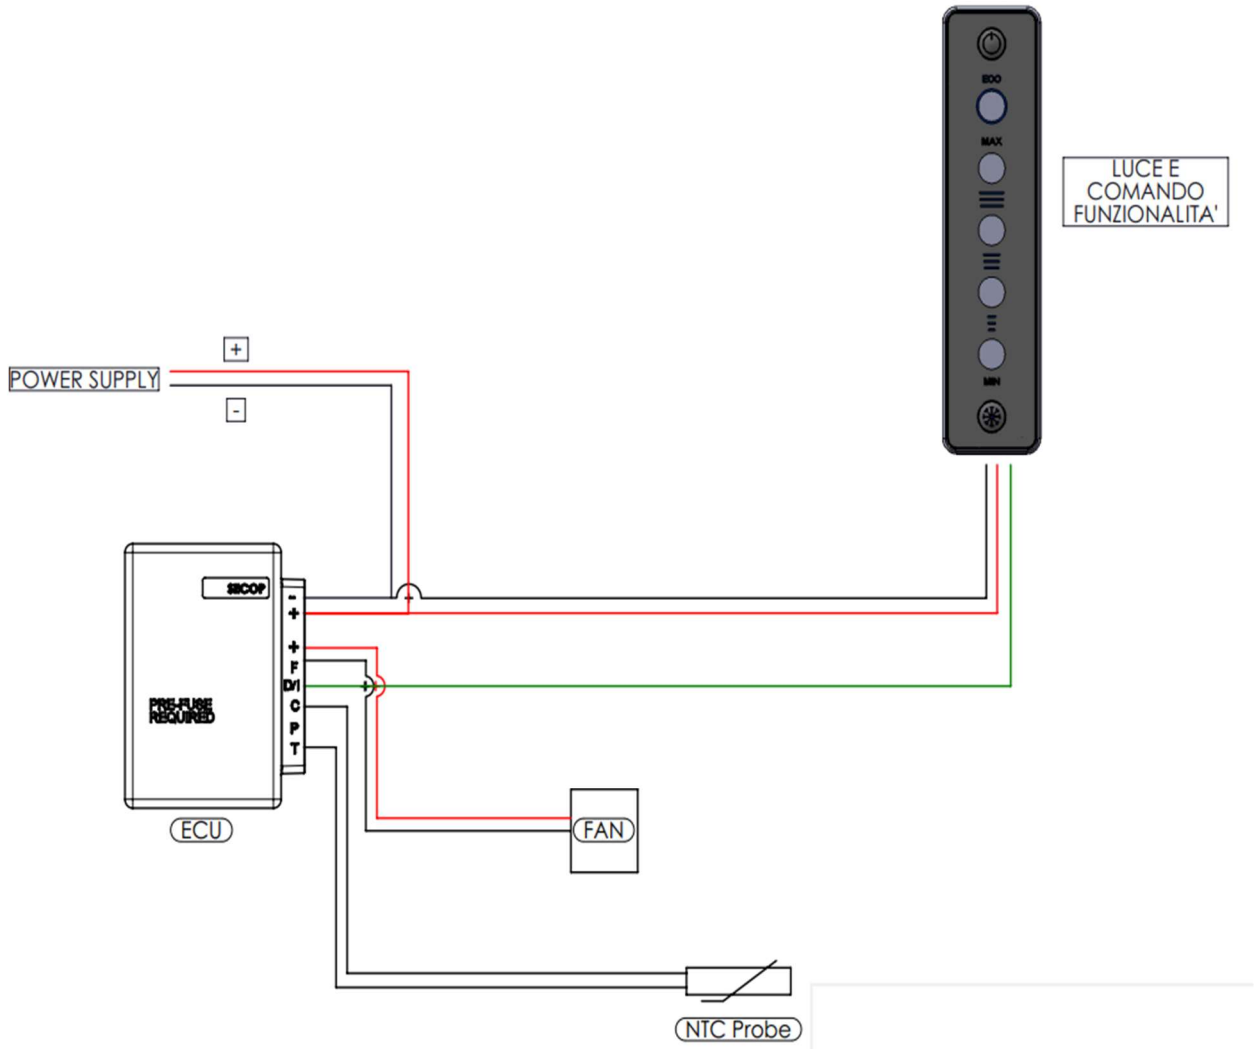

ELITE

ELITE_(DC EU)_ES_20220524