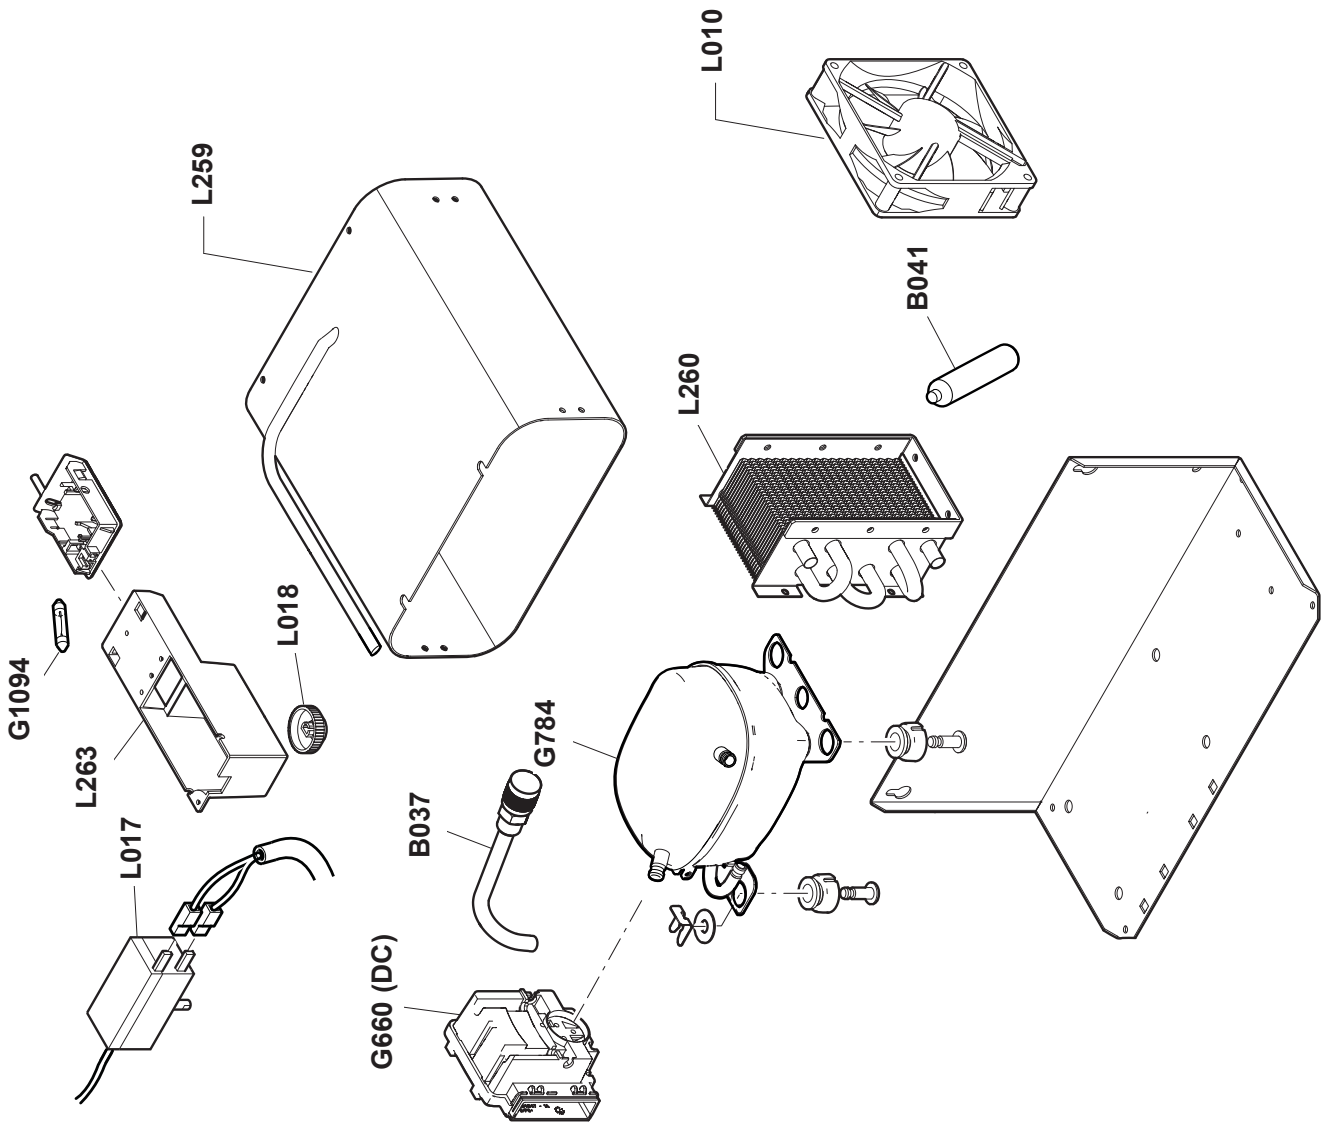

INDEL B P/N	DESCRIPTION
G1736	Top
G1737	Door Closure Selector
G1738	Hinges Kit
G1739	Door (with balcony)
G1740	Handle Kit
L250	Bottom Balcony
L251	Bottom Metal Retainer
L252	Evaporator Door
L253	Ice cube container
L254	Drip Tray
L258	Grid
L262	Evaporator Frame
L318	Top Balcony
L320	Top Metal Retainer

INDEL B P/N	DESCRIPTION
B037	Loading Pipe with Valve
B041	Filter
G660 (DC)	ECU
G784	Compressor
G1094	Light Bulb
L010	Fan
L017	Thermostat
L018	Thermostat Knob
L259	Evaporator
L260	Condenser
L263	Ceiling Light