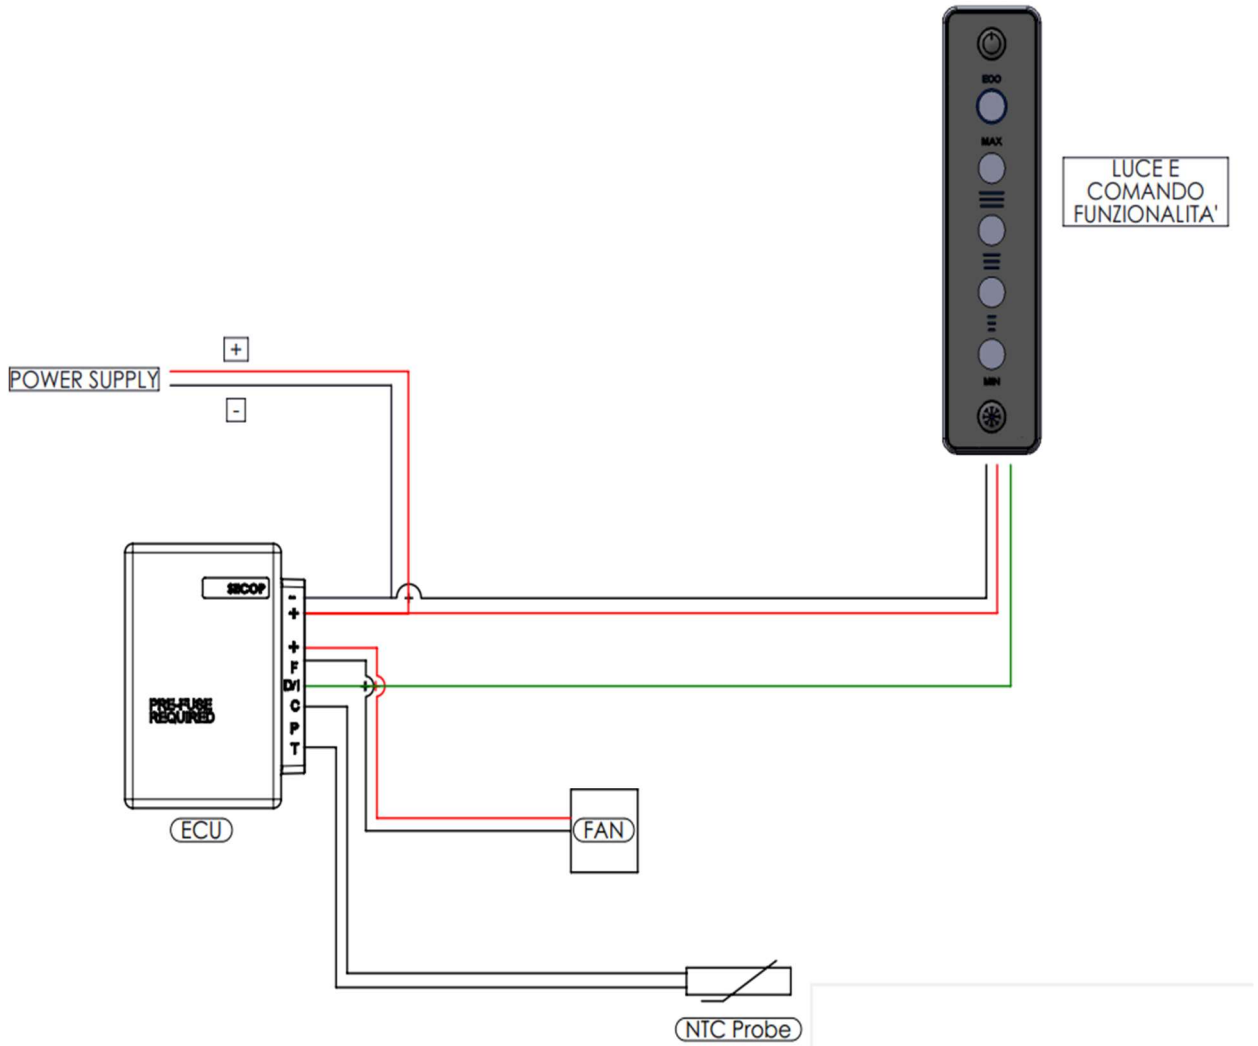

ELITE

ELITE_(DC EU)_ES_20220524