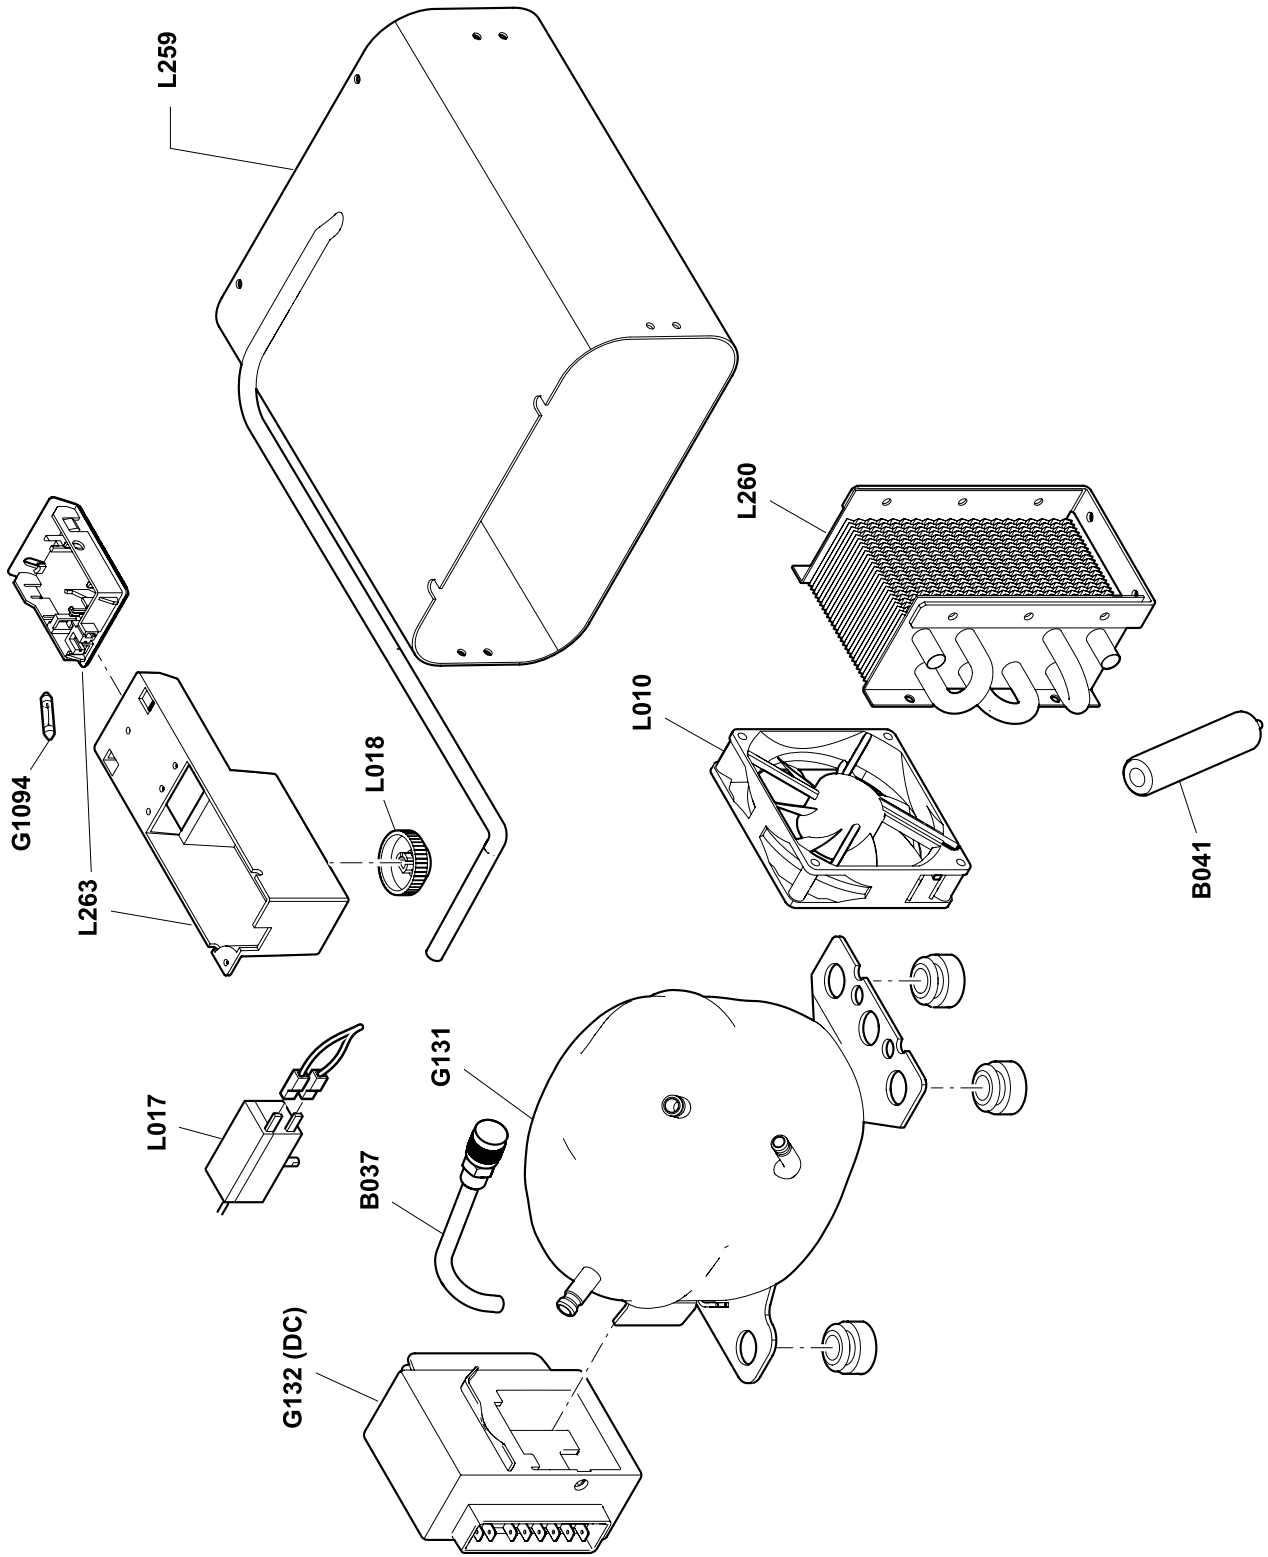

INDEL B P/N	DESCRIPTION
G1620	Handle
L247	Door (with balcony)
L252	Evaporator Door
L253	Ice cube container
L254	Drip Tray
L255	Upper Hinge
L256	Lower Hinge
L257	Lower Door Support
L262	Evaporator Frame
L264	Balcony
L265	Bottle Holder
L266	Support for Balcony
L267	Grid
L268	Top

INDEL B P/N	DESCRIPTION
B037	Loading Pipe with Valve
B041	Filter
G131	Compressor
G132	ECU
G1094	Light Bulb
L010	Fan
L017	Thermostat
L018	Thermostat Knob
L259	Evaporator
L260	Condenser
L263	Ceiling Light