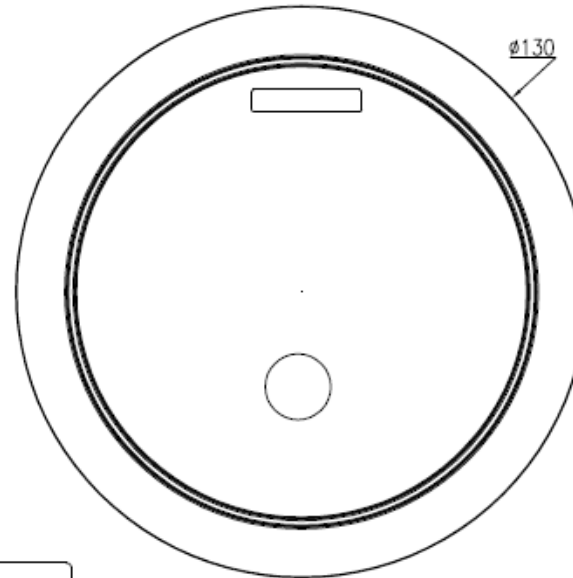

Rating	DC 12-24V Max White 3.5W \ RED 2.0W
Insulation Resistance	DC 500V 100MΩ 1 Minute
Dielectric Strength	AC 1500V 1 minute
Operating Temperature	-20°~+60°C
LED Type	LED Warm White* 18 PCS\RED* 6 PCS
CCT	3000K± 15%
Luminance Average	Warm White 290Lux(at 50cm) ±15% RED 20 Lux (at 50cm)±15%
Luminous Flux	251 lm
Sealing	IP66
Beam Pattern	120°
SW Function	ON-Warm White / ON-RED / OFF

Osculati pack
(white box / colorful sticker)

2:1 Label

Material:
Lens:PC R1700 W2890
Top Cover:ABS, white
Base:ABS, white
Rim:Hot-stamping, silver

A3

Drawn	Checked	Approved	Customer No	13,408.11	Model Name	Interior Lamp	Rev.	x0
2017/03/02			Unit	mm	Model No.			
Date	Name	Description	No.					