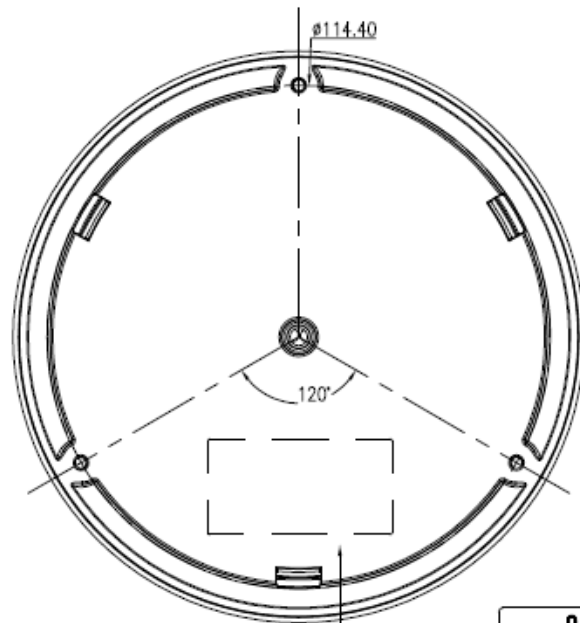

Rating	DC 12-24V Max White 3.5W \ RED 2.0W
Insulation Resistance	DC 500V 100MΩ 1 Minute
Dielectric Strength	AC 1500V 1 minute
Operating Temperature	-20°~+60°C
LED Type	LED Warm White* 18 PCS\RED* 6 PCS
CCT	3000K± 15%
Luminance Average	Warm White 290Lux(at 50cm) ±15% RED 20 Lux (at 50cm)±15%
Luminous Flux	251 lm
Sealing	IP66
Beam Pattern	120°
SW Function	ON-Warm White / ON-RED / OFF

Osculati pack
(white box / colorful sticker)

2:1 Label

Material:
Lens:PC R1700 W2890
Top Cover:ABS, white
Base:ABS, white
Rim:Hot-stamping, silver

A3

Drawn	Checked	Approved	Customer No	13,408.11	Model Name	Interior Lamp	Rev.	x0
2017/03/02			Unit	mm	Model No.			
Date	Name	Description	No.					