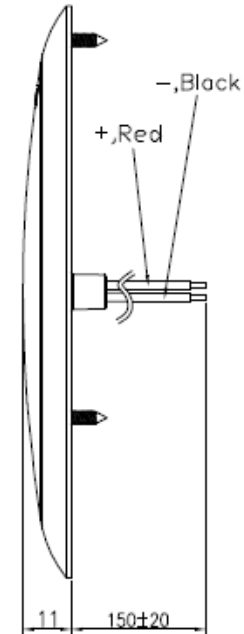

Rating	DC 12-24V Max White 3.5W \ RED 2.0W
Insulation Resistance	DC 500V 100MΩ 1 Minute
Dielectric Strength	AC 1500V 1 minute
Operating Temperature	-20°~+60°C
LED Type	LED Warm White* 18 PCS\RED* 6 PCS
CCT	3000K± 15%
Luminance Average	Warm White 290Lux(at 50cm) ±15% RED 20 Lux (at 50cm)±15%
Luminous Flux	251 lm
Sealing	IP66
Beam Pattern	120°
SW Function	ON-Warm White / ON-RED / OFF

Osculati pack
(white box / colorful sticker)

2:1 Label

Material:
Lens:PC R1700 W2890
Top Cover:ABS, white
Base:ABS, white
Rim:Hot-stamping, silver

A3

Drawn	Checked	Approved	Customer No	13,408.11	Model Name	Interior Lamp	Rev.	x0
2017/03/02			Unit	mm	Model No.			
Date	Name	Description	No.					