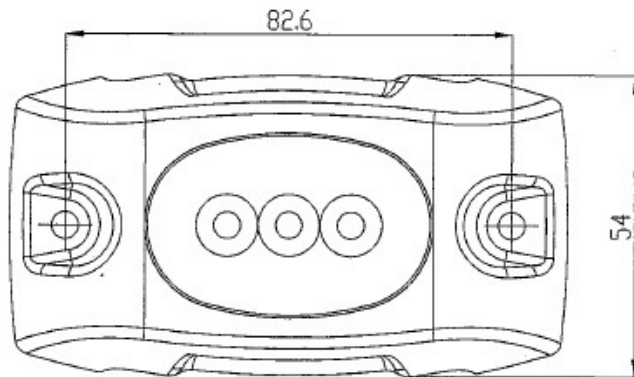

Rating	12V/24V DC 12V/0.75A 24V/0.38A 10W ±20%
LED Type	5W Blue LED *3PCS
Insulation Resistance	DC 500V 100M ohm Min
Operation Temperature	-30°~+80°
Waterproof Function	IPX8
CCT	0K(Blue)
Max Illuminance	24Lux±20%/50Cm.
Luminous Flux	142LM±20%
Beam Angle	30°±20%

Mounting Hole	Material
	1.Lens:PC 2.Base:Aluminum alloy

LABEL 2:1

NOTE:
Heat causes, lights should be installed a minimum of 10 inches below the waterline

Osculati pack (Printed box / Barcode)