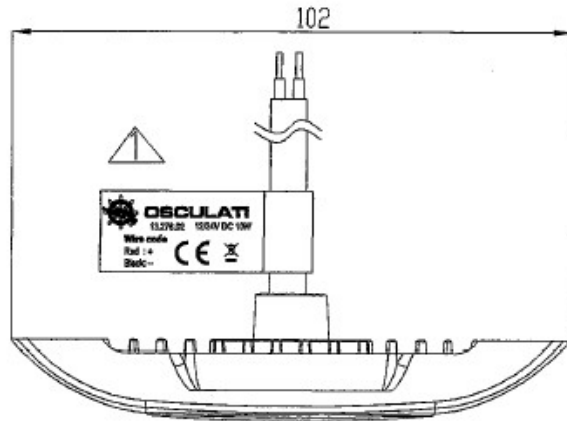

Rating	12V/24V DC 12V/0.75A 24V/0.38A 10W ±20%
LED Type	5W Blue LED *3PCS
Insulation Resistance	DC 500V 100M ohm Min
Operation Temperature	-30°~+80°
Waterproof Function	IPX8
CCT	0K(Blue)
Max Illuminance	24Lux±20%/50Cm.
Luminous Flux	142LM±20%
Beam Angle	30°±20%

Mounting Hole	Material
	1.Lens:PC 2.Base:Aluminum alloy

LABEL 2:1

NOTE:
Heat causes, lights should be installed a minimum of 10 inches below the waterline

Osculati pack (Printed box / Barcode)