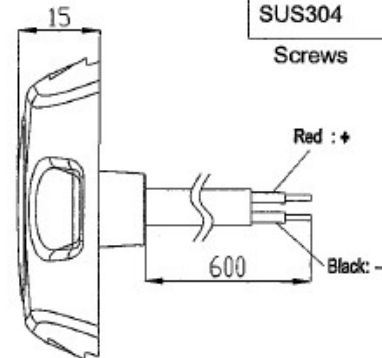

Rating	12V/24V DC 12V/0.75A 24V/0.38A 10W ±20%
LED Type	5W Blue LED *3PCS
Insulation Resistance	DC 500V 100M ohm Min
Operation Temperature	-30°~+80°
Waterproof Function	IPX8
CCT	0K(Blue)
Max Illuminance	24Lux±20%/50Cm.
Luminous Flux	142LM±20%
Beam Angle	30°±20%

Mounting Hole	Material
	1.Lens:PC 2.Base:Aluminum alloy

LABEL 2:1

NOTE:
Heat causes, lights should be installed a minimum of 10 inches below the waterline

Osculati pack (Printed box / Barcode)