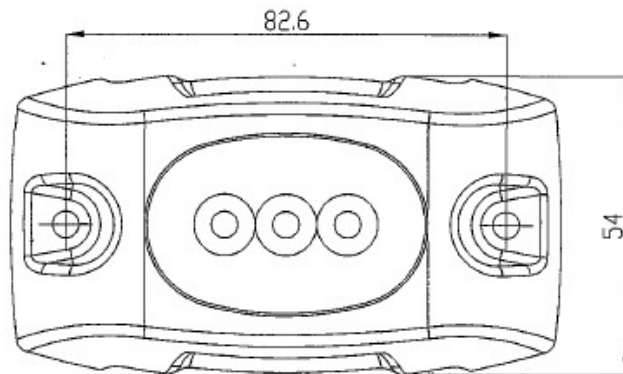

Rating	12V/24V DC 12V/0.75A 24V/0.38A MAX 10W±20%
LED Type	5W White LED *3PCS
Insulation Resistance	DC 500V 100M ohm Min
Operation Temperature	-30°~+80°
Waterproof Function	IPX8
CCT	5700K
Max Illuminance	2000Lux±20%/50Cm.
Luminous Flux	998LM±20%
Beam Angle	30°±20%

Mounting Hole	Material
82.6±1	1.Lens:PC 2.Base:Aluminum alloy
2-φ3.5 φ15	

LABEL 2:1

NOTE:

Heat causes, lights should be installed a minimum of 10 inches below the waterline

Osculati pack (Printed box / Barcode)