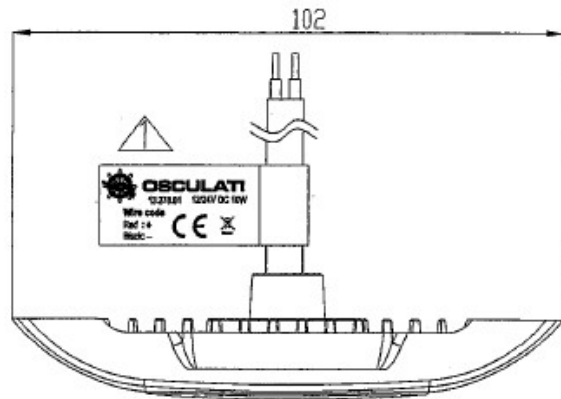

Rating	12V/24V DC 12V/0.75A 24V/0.38A MAX 10W±20%
LED Type	5W White LED *3PCS
Insulation Resistance	DC 500V 100M ohm Min
Operation Temperature	-30°~+80°
Waterproof Function	IPX8
CCT	5700K
Max Illuminance	2000Lux±20%/50Cm.
Luminous Flux	998LM±20%
Beam Angle	30°±20%

Mounting Hole	Material
82.6±1	1.Lens:PC 2.Base:Aluminum alloy
2-φ3.5 φ15	

LABEL 2:1

NOTE:

Heat causes, lights should be installed a minimum of 10 inches below the waterline

Osculati pack (Printed box / Barcode)