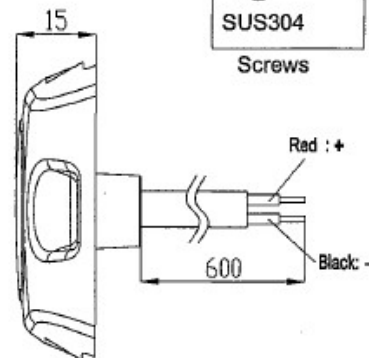

Rating	12V/24V DC 12V/0.75A 24V/0.38A MAX 10W±20%
LED Type	5W White LED *3PCS
Insulation Resistance	DC 500V 100M ohm Min
Operation Temperature	-30°~+80°
Waterproof Function	IPX8
CCT	5700K
Max Illuminance	2000Lux±20%/50Cm.
Luminous Flux	998LM±20%
Beam Angle	30°±20%

Mounting Hole	Material
82.6±1	1.Lens:PC 2.Base:Aluminum alloy
2-φ3.5 φ15	

LABEL 2:1

NOTE:

Heat causes, lights should be installed a minimum of 10 inches below the waterline

Osculati pack (Printed box / Barcode)