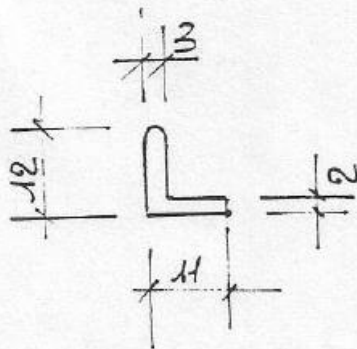

# PULLEY BRASS NICKEL PLATED

item 38.342.60

# GUIDE BRASS NICKEL PL

L = 2000 mm

38.342.60  
38.642.70

38.342.70 CADERCOLA OT NICH

38.342.60 GUIDA OT NICH

CODICE

SCALA 1:1  
Scale

REV.  $\phi$