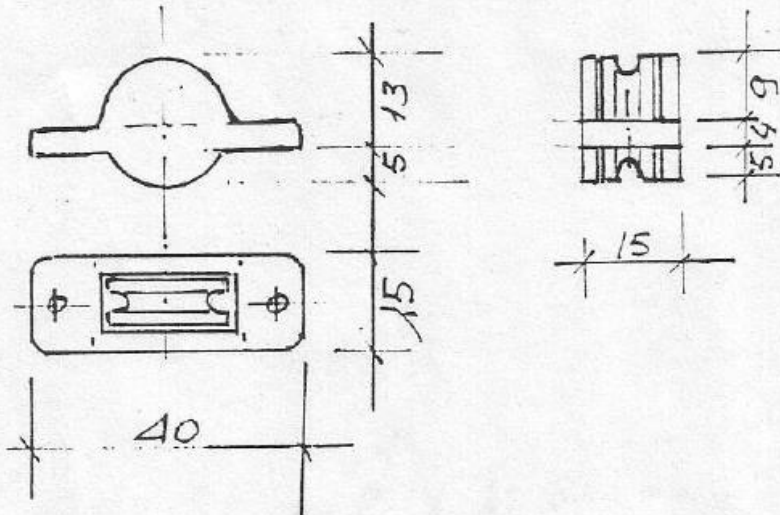

# PULLEY BRASS NICKEL PLATED

item 38.342.60

# GUIDE BRASS NICKEL PL

L = 2000 mm

38.342.60  
38.642.70

38.342.70 CADERCOLA OT NICH

38.342.60 GUIDA OT NICH

CODICE

SCALA 1:1  
Scale

REV.  $\phi$