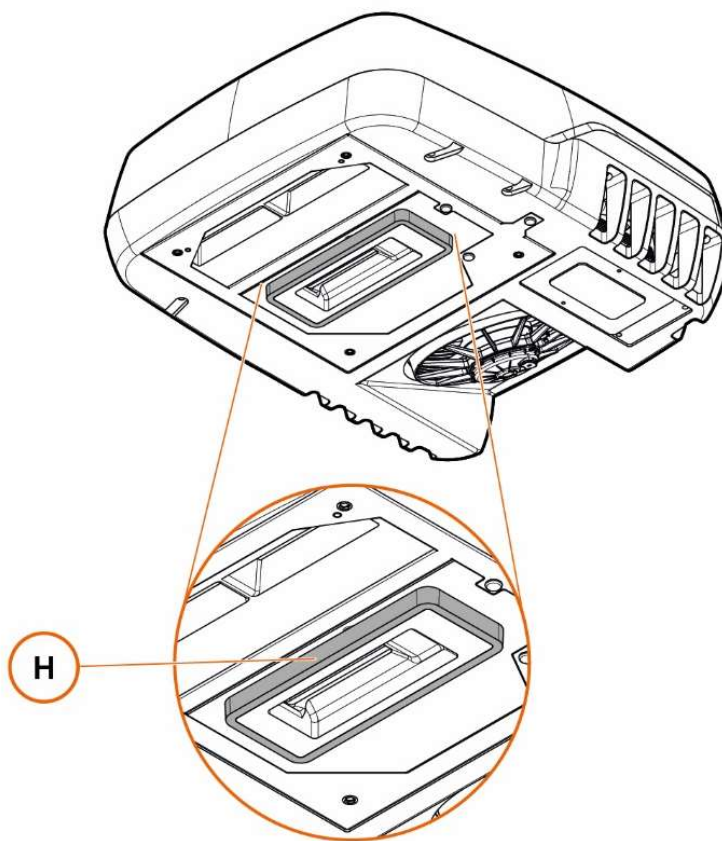

GG

OFF

indelB

OFF

indelB

OFF

REMOTE CONTROL	
KEY FUNCTIONS	DESCRIPTION
I/O (ON/OFF)	Switches the conditioning unit on / off.
MODE	Enables sequential selection between the three operating modes: conditioning ✱, dehumidification ◆, ventilation ☼.
FAN	Enables sequential selection between fan speeds: auto , high , medium , low . In dehumidification mode ◆ (when switching on), the fan is always on minimum speed.
▼ TEMP ▲	Enable the choice of the required temperature between 15 °C and 30 °C.
TIMER	Enables the choice in sequence: ON←OFF (scheduled switch on); ON→OFF (scheduled switch off); (no programming). When a setting is programmed, the ^ v key enables the choice of the time required from 1h to 16h.
v TIME ^	Enables alteration of the time in the dedicated functions.
CLOCK	Enables adjustment of the clock. Press CLOCK; then press SET to select the digits to alter, press the ^ v key to change the hour or minutes selected.
SLEEP	Switches off the system 8 hours after activation and, during this period of time, the temperature gradually increases by 2°C from the pre-set temperature. It operates in the following modes: conditioning ✱.
LOCK	Press the key with a pointed object to block ←0 / release the keyboard.