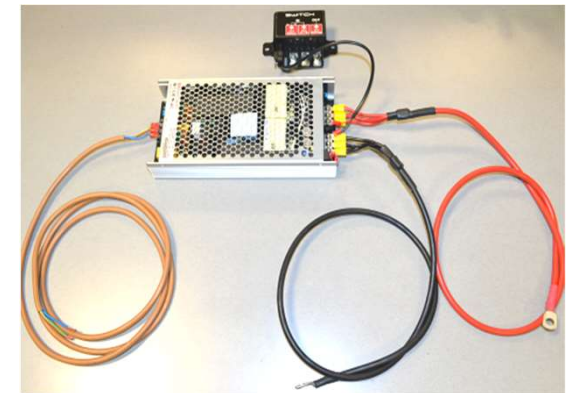

SMART SWITCH TRANSFORMER optional