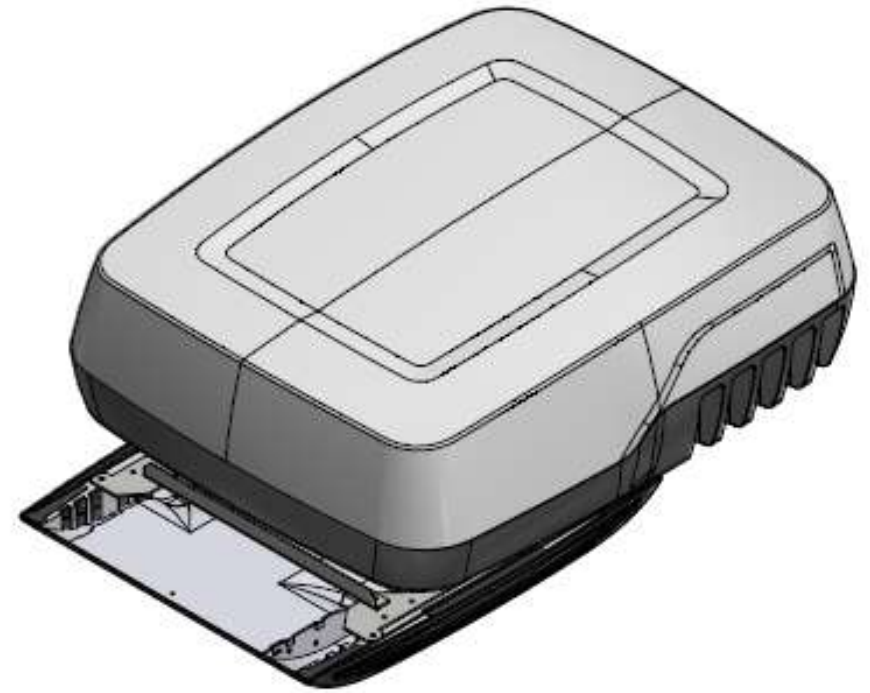

indelB

ABOUT VANLIFE
& OUTDOOR SPIRIT

Plein-Aircon

D.C. 12 Volt Air Conditioning

up to 6 meters vehicles

OFF

OFF

For maintenance, the **EXTERNAL INJECTION COVER** (without any visible screws) is quickly removable from outside

Technical Data

Input Voltage	12V DC (optional 220V adapter)
Ventilation Air Flow	350 m3/h
Refrigerant	R134a
External Unit Weight	23,1 Kg
Internal Air Diffuser Weight	2,1 Kg
Fixing Kit Weight	1,7 Kg
Cooling Capacity at 32°C ambient temperature (internal and external) - Turbo Mode	1200 Watt
Power Consumption at 32°C ambient temperature (internal and external) -Standard Mode	16,0 A
Power Consumption at 32°C ambient temperature (internal and external) -Turbo Mode	42,0 A
Dehumidification Mode at 32°C ambient temperature (internal and external) - Standard Mode	14,0 A
Ventilation Mode	1,5A (min) - 5,0 (max)

Samsung
Direct
Current
Compressor

SAMSUNG

OFF

indelB

INSIDE THE BOX

A

B

C