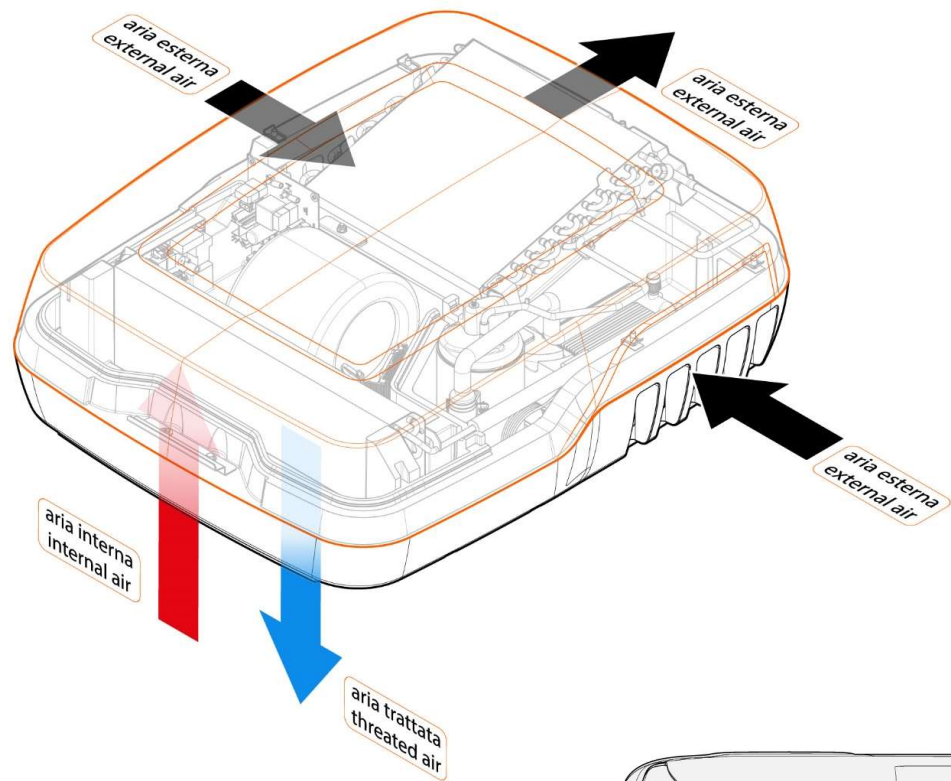

GG

OFF

indelB

OFF

indelB

OFF

REMOTE CONTROL	
KEY FUNCTIONS	DESCRIPTION
I/O (ON/OFF)	Switches the conditioning unit on / off.
MODE	Enables sequential selection between the three operating modes: conditioning ✱, dehumidification ◆, ventilation ☼.
FAN	Enables sequential selection between fan speeds: auto , high , medium , low . In dehumidification mode ◆ (when switching on), the fan is always on minimum speed.
▼ TEMP ▲	Enable the choice of the required temperature between 15 °C and 30 °C.
TIMER	Enables the choice in sequence: ON←OFF (scheduled switch on); ON→OFF (scheduled switch off); (no programming). When a setting is programmed, the ^ v key enables the choice of the time required from 1h to 16h.
v TIME ^	Enables alteration of the time in the dedicated functions.
CLOCK	Enables adjustment of the clock. Press CLOCK; then press SET to select the digits to alter, press the ^ v key to change the hour or minutes selected.
SLEEP	Switches off the system 8 hours after activation and, during this period of time, the temperature gradually increases by 2°C from the pre-set temperature. It operates in the following modes: conditioning ✱.
LOCK	Press the key with a pointed object to block ←0 / release the keyboard.