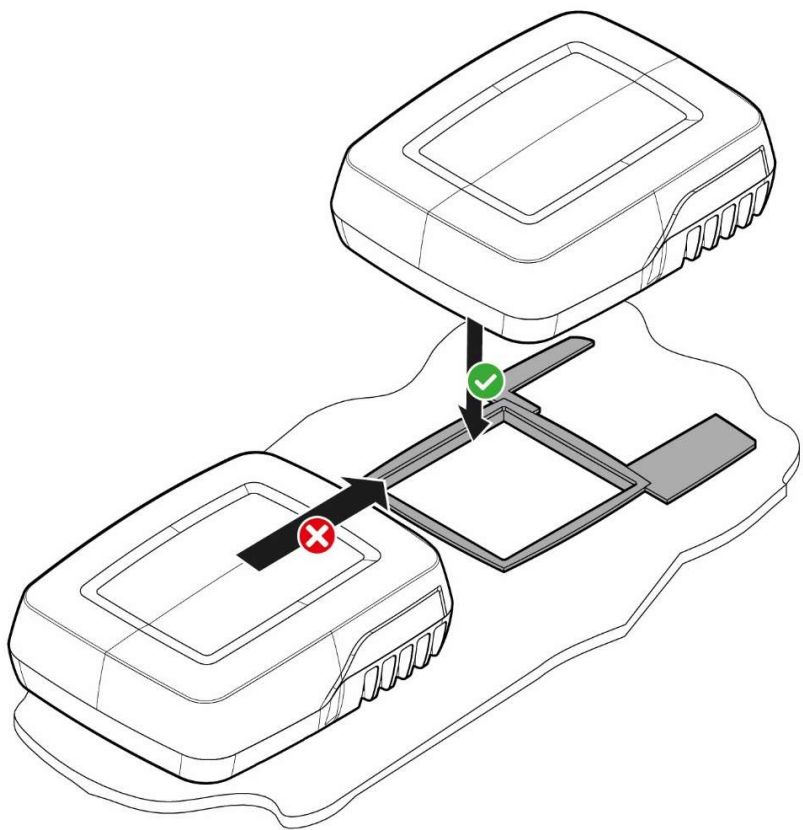

GG

OFF

indelB

OFF

indelB

OFF

REMOTE CONTROL	
KEY FUNCTIONS	DESCRIPTION
I/O (ON/OFF)	Switches the conditioning unit on / off.
MODE	Enables sequential selection between the three operating modes: conditioning ✱, dehumidification ◆, ventilation ☼.
FAN	Enables sequential selection between fan speeds: auto , high , medium , low . In dehumidification mode ◆ (when switching on), the fan is always on minimum speed.
▼ TEMP ▲	Enable the choice of the required temperature between 15 °C and 30 °C.
TIMER	Enables the choice in sequence: ON←OFF (scheduled switch on); ON→OFF (scheduled switch off); (no programming). When a setting is programmed, the ^ v key enables the choice of the time required from 1h to 16h.
v TIME ^	Enables alteration of the time in the dedicated functions.
CLOCK	Enables adjustment of the clock. Press CLOCK; then press SET to select the digits to alter, press the ^ v key to change the hour or minutes selected.
SLEEP	Switches off the system 8 hours after activation and, during this period of time, the temperature gradually increases by 2°C from the pre-set temperature. It operates in the following modes: conditioning ✱.
LOCK	Press the key with a pointed object to block ←0 / release the keyboard.