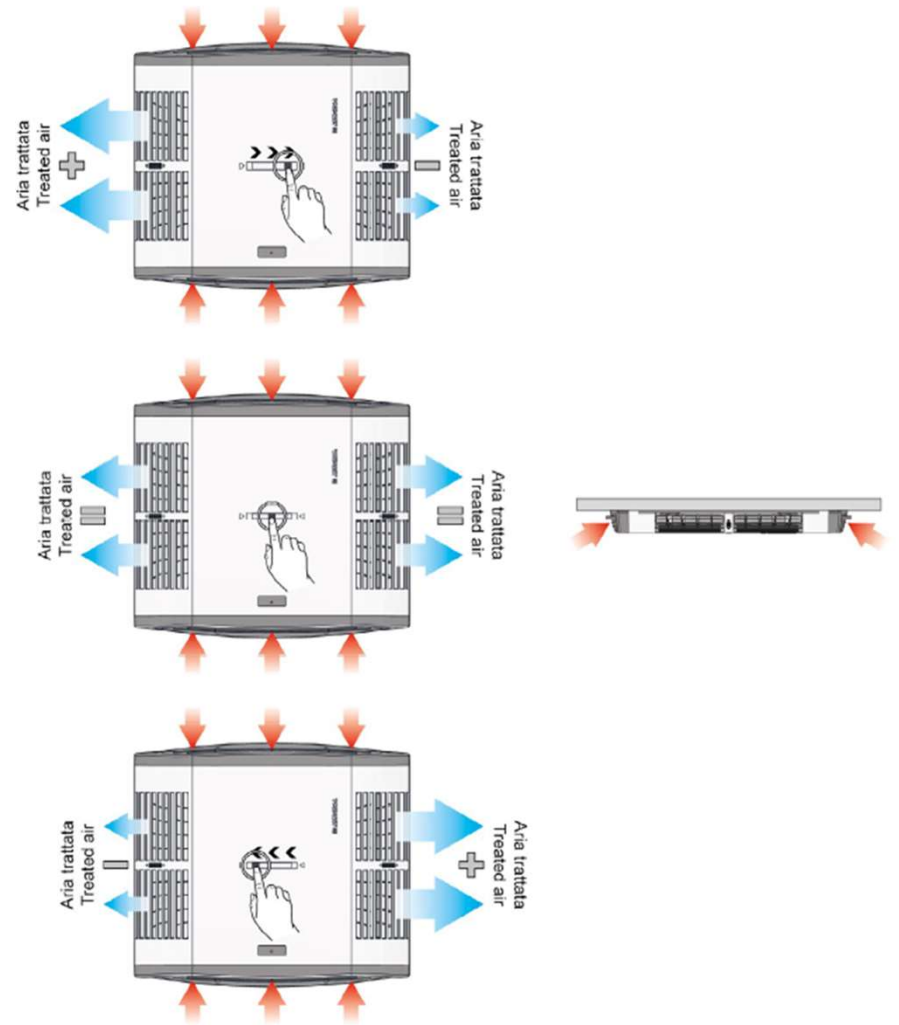

GG

OFF

indelB

OFF

indelB

OFF

REMOTE CONTROL	
KEY FUNCTIONS	DESCRIPTION
I/O (ON/OFF)	Switches the conditioning unit on / off.
MODE	Enables sequential selection between the three operating modes: conditioning ✱, dehumidification ◆, ventilation ☼.
FAN	Enables sequential selection between fan speeds: auto , high , medium , low . In dehumidification mode ◆ (when switching on), the fan is always on minimum speed.
▼ TEMP ▲	Enable the choice of the required temperature between 15 °C and 30 °C.
TIMER	Enables the choice in sequence: ON←OFF (scheduled switch on); ON→OFF (scheduled switch off); (no programming). When a setting is programmed, the ^ v key enables the choice of the time required from 1h to 16h.
v TIME ^	Enables alteration of the time in the dedicated functions.
CLOCK	Enables adjustment of the clock. Press CLOCK; then press SET to select the digits to alter, press the ^ v key to change the hour or minutes selected.
SLEEP	Switches off the system 8 hours after activation and, during this period of time, the temperature gradually increases by 2°C from the pre-set temperature. It operates in the following modes: conditioning ✱.
LOCK	Press the key with a pointed object to block ←0 / release the keyboard.

SMART SWITCH TRANSFORMER optional

Plein-Aircon 12V

Roof air conditioner system /
Aria condizionata da tetto

ITEM / PRODOTTO	PURCHASING CODE	BAR CODE	PRICE
Plein-Aircon 12V NEW 2020 Roof air conditioner system / Aria condizionata da tetto	SW012T08	8056040792926	€ 1.790,00