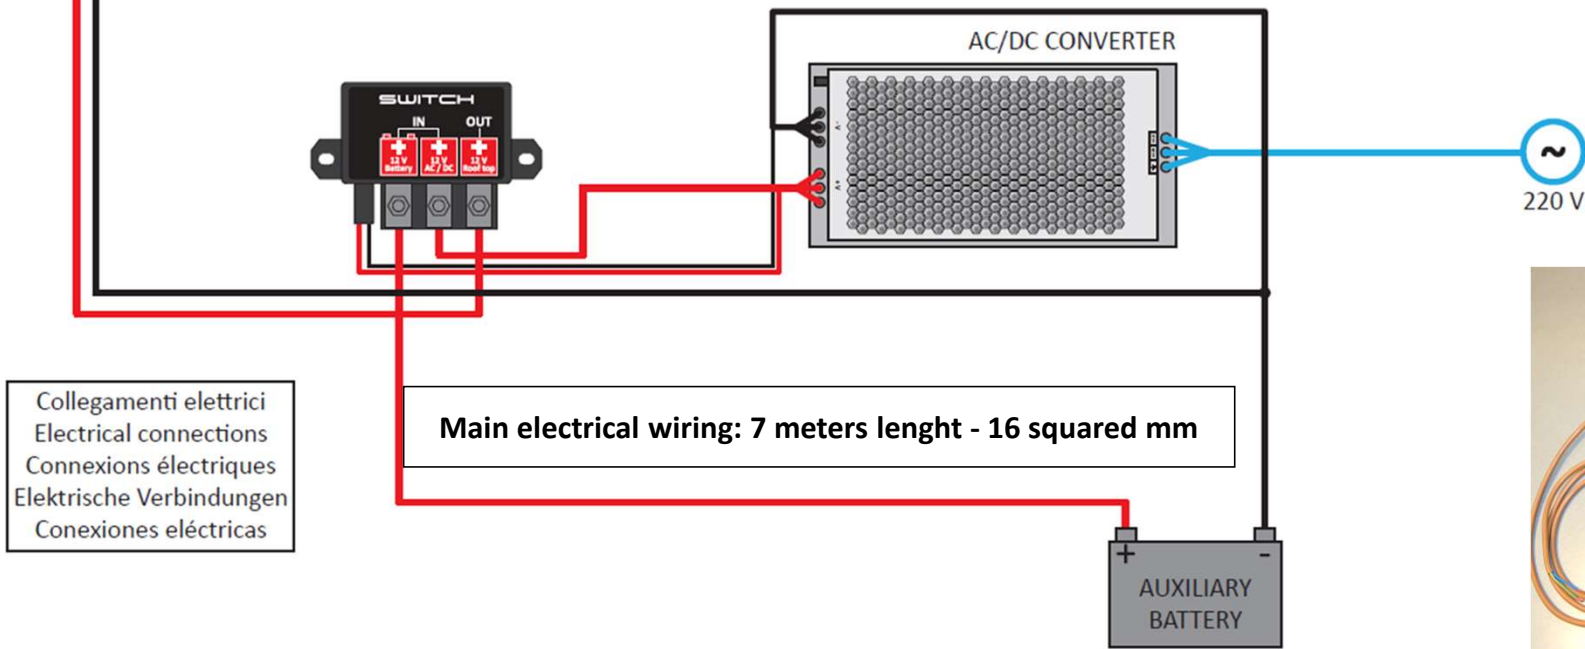

SMART SWITCH TRANSFORMER optional