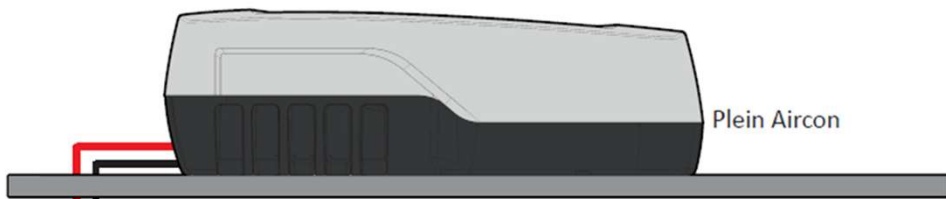

GG

OFF

indelB

OFF

indelB

OFF

REMOTE CONTROL	
KEY FUNCTIONS	DESCRIPTION
I/O (ON/OFF)	Switches the conditioning unit on / off.
MODE	Enables sequential selection between the three operating modes: conditioning ✱, dehumidification ◆, ventilation ☼.
FAN	Enables sequential selection between fan speeds: auto , high , medium , low . In dehumidification mode ◆ (when switching on), the fan is always on minimum speed.
▼ TEMP ▲	Enable the choice of the required temperature between 15 °C and 30 °C.
TIMER	Enables the choice in sequence: ON←OFF (scheduled switch on); ON→OFF (scheduled switch off); (no programming). When a setting is programmed, the ^ v key enables the choice of the time required from 1h to 16h.
v TIME ^	Enables alteration of the time in the dedicated functions.
CLOCK	Enables adjustment of the clock. Press CLOCK; then press SET to select the digits to alter, press the ^ v key to change the hour or minutes selected.
SLEEP	Switches off the system 8 hours after activation and, during this period of time, the temperature gradually increases by 2°C from the pre-set temperature. It operates in the following modes: conditioning ✱.
LOCK	Press the key with a pointed object to block ←0 / release the keyboard.