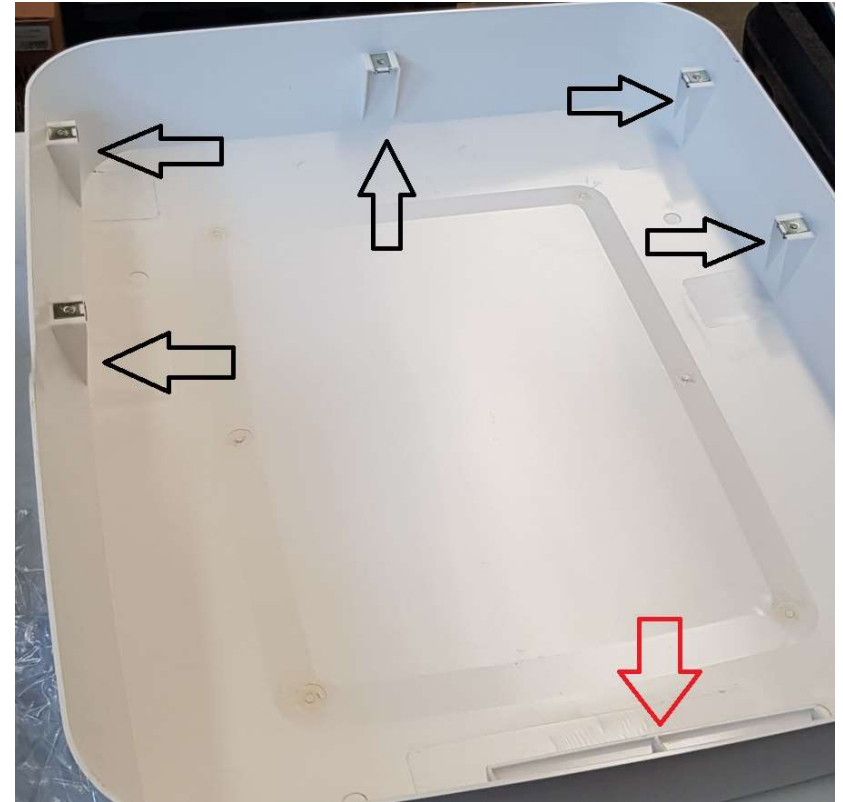

indelB

ABOUT VANLIFE
& OUTDOOR SPIRIT

Plein-Aircon

D.C. 12 Volt Air Conditioning

up to 6 meters vehicles

OFF

OFF

For maintenance, the **EXTERNAL INJECTION COVER** (without any visible screws) is quickly removable from outside

Technical Data

Input Voltage	12V DC (optional 220V adapter)
Ventilation Air Flow	350 m3/h
Refrigerant	R134a
External Unit Weight	23,1 Kg
Internal Air Diffuser Weight	2,1 Kg
Fixing Kit Weight	1,7 Kg
Cooling Capacity at 32°C ambient temperature (internal and external) - Turbo Mode	1200 Watt
Power Consumption at 32°C ambient temperature (internal and external) -Standard Mode	16,0 A
Power Consumption at 32°C ambient temperature (internal and external) -Turbo Mode	42,0 A
Dehumidification Mode at 32°C ambient temperature (internal and external) - Standard Mode	14,0 A
Ventilation Mode	1,5A (min) - 5,0 (max)