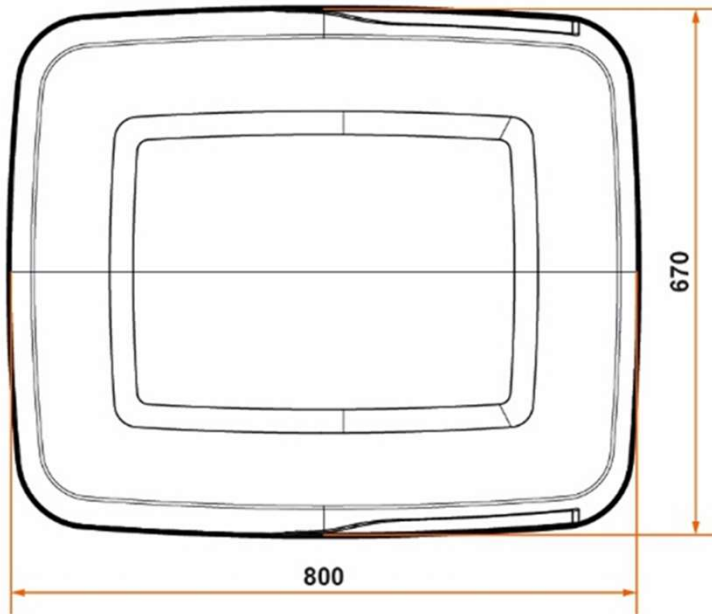

indelB

ABOUT VANLIFE
& OUTDOOR SPIRIT

Plein-Aircon

D.C. 12 Volt Air Conditioning

up to 6 meters vehicles

OFF

OFF

For maintenance, the **EXTERNAL INJECTION COVER** (without any visible screws) is quickly removable from outside

Technical Data

Input Voltage	12V DC (optional 220V adapter)
Ventilation Air Flow	350 m3/h
Refrigerant	R134a
External Unit Weight	23,1 Kg
Internal Air Diffuser Weight	2,1 Kg
Fixing Kit Weight	1,7 Kg
Cooling Capacity at 32°C ambient temperature (internal and external) - Turbo Mode	1200 Watt
Power Consumption at 32°C ambient temperature (internal and external) -Standard Mode	16,0 A
Power Consumption at 32°C ambient temperature (internal and external) -Turbo Mode	42,0 A
Dehumidification Mode at 32°C ambient temperature (internal and external) - Standard Mode	14,0 A
Ventilation Mode	1,5A (min) - 5,0 (max)

LOADING PARAMETERS

Pallet: 1059mm H x 1450mm W x 860mm D
Quantity x pallet: 4 pieces

Possible 8 pcs Max H 220

**THANK
YOU!**