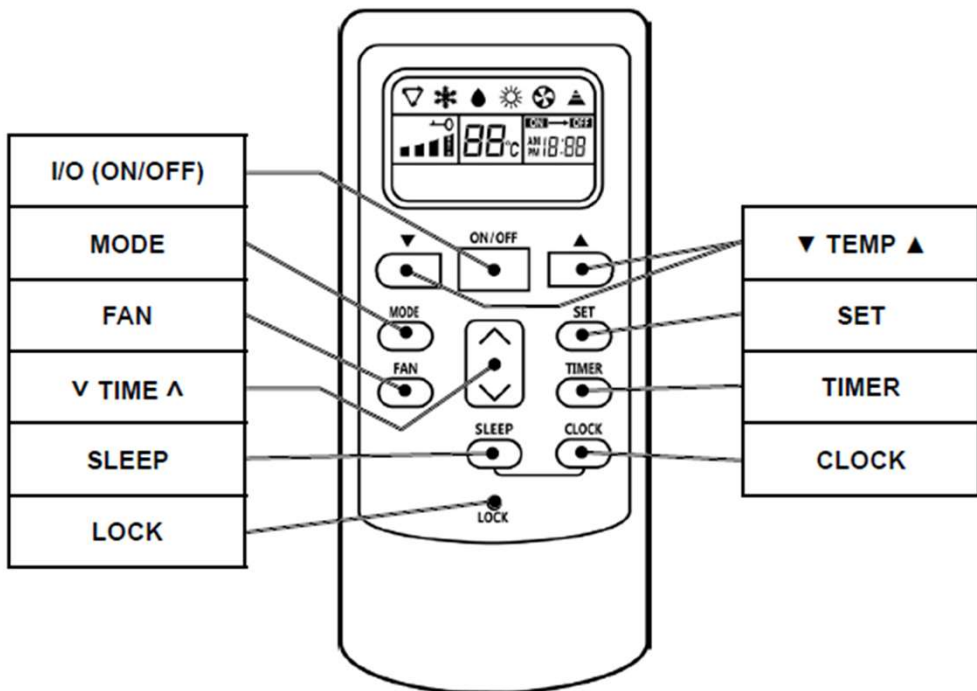

GG

OFF

indelB

OFF

indelB

OFF

REMOTE CONTROL	
KEY FUNCTIONS	DESCRIPTION
I/O (ON/OFF)	Switches the conditioning unit on / off.
MODE	Enables sequential selection between the three operating modes: conditioning ✱, dehumidification ◆, ventilation ☼.
FAN	Enables sequential selection between fan speeds: auto , high , medium , low . In dehumidification mode ◆ (when switching on), the fan is always on minimum speed.
▼ TEMP ▲	Enable the choice of the required temperature between 15 °C and 30 °C.
TIMER	Enables the choice in sequence: ON←OFF (scheduled switch on); ON→OFF (scheduled switch off); (no programming). When a setting is programmed, the ^ v key enables the choice of the time required from 1h to 16h.
v TIME ^	Enables alteration of the time in the dedicated functions.
CLOCK	Enables adjustment of the clock. Press CLOCK; then press SET to select the digits to alter, press the ^ v key to change the hour or minutes selected.
SLEEP	Switches off the system 8 hours after activation and, during this period of time, the temperature gradually increases by 2°C from the pre-set temperature. It operates in the following modes: conditioning ✱.
LOCK	Press the key with a pointed object to block ←0 / release the keyboard.

SMART SWITCH TRANSFORMER optional

Plein-Aircon 12V

Roof air conditioner system /
Aria condizionata da tetto

ITEM / PRODOTTO	PURCHASING CODE	BAR CODE	PRICE
Plein-Aircon 12V NEW 2020 Roof air conditioner system / Aria condizionata da tetto	SW012T08	8056040792926	€ 1.790,00