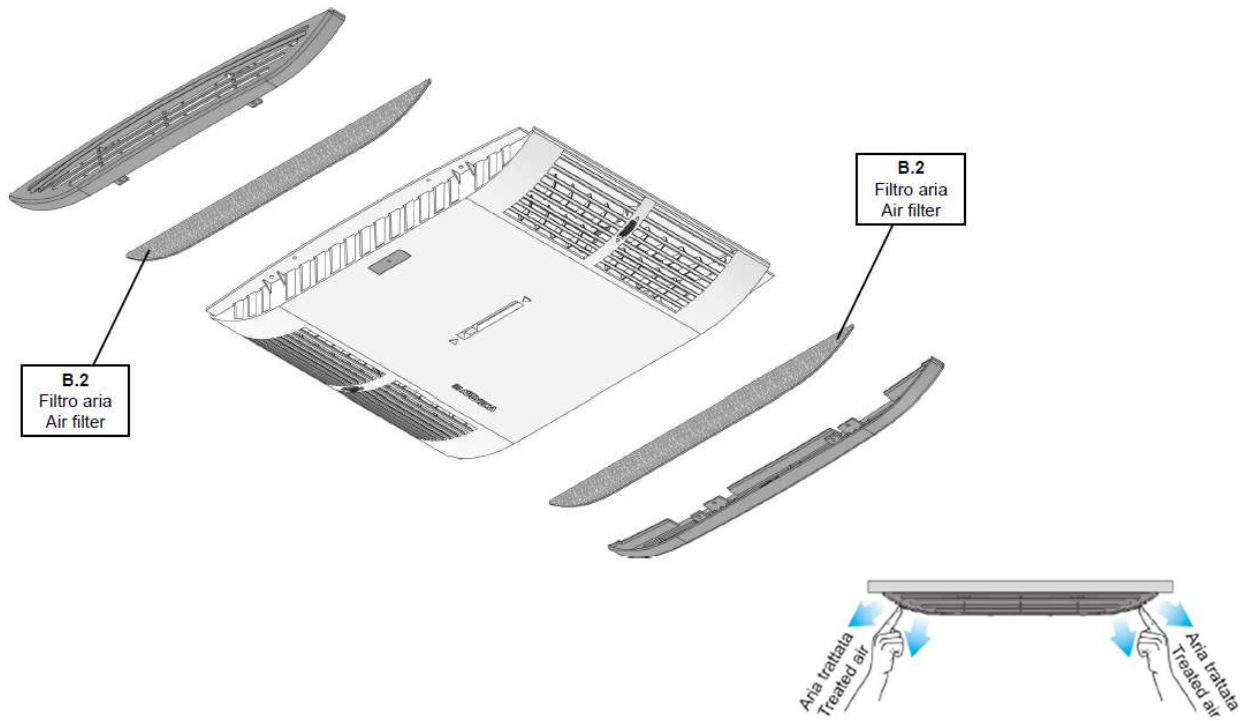

GG

OFF

indelB

OFF

indelB

OFF

REMOTE CONTROL	
KEY FUNCTIONS	DESCRIPTION
I/O (ON/OFF)	Switches the conditioning unit on / off.
MODE	Enables sequential selection between the three operating modes: conditioning ✱, dehumidification ◆, ventilation ☼.
FAN	Enables sequential selection between fan speeds: auto , high , medium , low . In dehumidification mode ◆ (when switching on), the fan is always on minimum speed.
▼ TEMP ▲	Enable the choice of the required temperature between 15 °C and 30 °C.
TIMER	Enables the choice in sequence: ON←OFF (scheduled switch on); ON→OFF (scheduled switch off); (no programming). When a setting is programmed, the ^ v key enables the choice of the time required from 1h to 16h.
v TIME ^	Enables alteration of the time in the dedicated functions.
CLOCK	Enables adjustment of the clock. Press CLOCK; then press SET to select the digits to alter, press the ^ v key to change the hour or minutes selected.
SLEEP	Switches off the system 8 hours after activation and, during this period of time, the temperature gradually increases by 2°C from the pre-set temperature. It operates in the following modes: conditioning ✱.
LOCK	Press the key with a pointed object to block ←0 / release the keyboard.

SMART SWITCH TRANSFORMER optional

Plein-Aircon 12V

Roof air conditioner system /
Aria condizionata da tetto

ITEM / PRODOTTO	PURCHASING CODE	BAR CODE	PRICE
Plein-Aircon 12V NEW 2020 Roof air conditioner system / Aria condizionata da tetto	SW012T08	8056040792926	€ 1.790,00