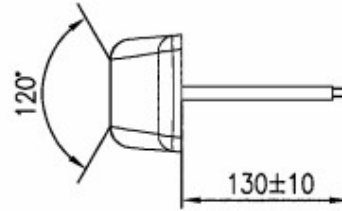

Rating	12~24V DC 0.5W-0.05A/12V 1.2W-0.05A/24V	Mounting Hole For $\phi 3 \times 16$ mm Screw 	Material Cover : SUS304 Lens : Clear PC Cable : UL1430 ,22AWG , Black/Red130mm Gasket : EVA, Black
Insulation Resistance	-20°C ~ +60°C		
Operation Temperature	DC 500V 100M ohm Min.		
LED Type	Warm White LED(3000K)*4		
LED Lifespan	50,000 hours		
Max Illuminance	53lux±20%		
Illuminance Flux	47.6lm±20%		
Type Approval	IP67 · CE(EN55015, EN61547)		

LED Veiwng Angle

* $\phi 3 \times 16$ mm Screw x 2 pcs
*Black Gasket x1 pcs

Osculati pack
(double blister/card/barcode)