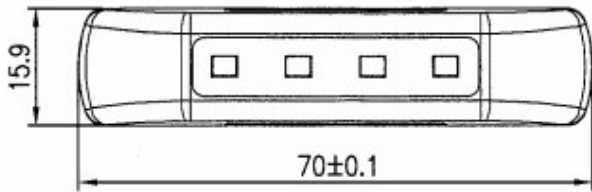

Rating	12~24V DC 0.5W-0.05A/12V 1.2W-0.05A/24V	Mounting Hole For $\phi 3 \times 16$ mm Screw 	Material Cover : SUS304 Lens : Clear PC Cable : UL1430 ,22AWG , Black/Red130mm Gasket : EVA, Black
Insulation Resistance	-20°C ~ +60°C		
Operation Temperature	DC 500V 100M ohm Min.		
LED Type	Warm White LED(3000K)*4		
LED Lifespan	50,000 hours		
Max Illuminance	53lux±20%		
Illuminance Flux	47.6lm±20%		
Type Approval	IP67 · CE(EN55015, EN61547)		

LED Veiwng Angle

* $\phi 3 \times 16$ mm Screw x 2 pcs
*Black Gasket x1 pcs

Osculati pack
(double blister/card/barcode)