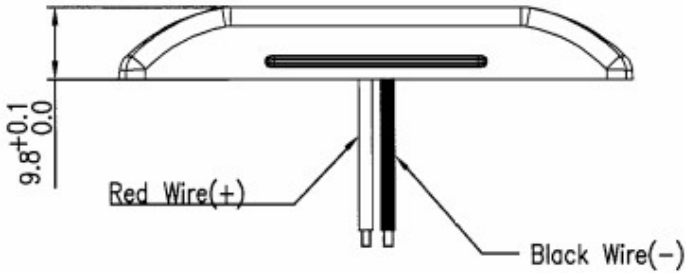

Rating	12~24V DC 0.5W-0.05A/12V 1.2W-0.05A/24V	Mounting Hole For $\phi 3 \times 16$ mm Screw 	Material Cover : SUS304 Lens : Clear PC Cable : UL1430 ,22AWG , Black/Red130mm Gasket : EVA, Black
Insulation Resistance	-20°C ~ +60°C		
Operation Temperature	DC 500V 100M ohm Min.		
LED Type	Warm White LED(3000K)*4		
LED Lifespan	50,000 hours		
Max Illuminance	53lux±20%		
Illuminance Flux	47.6lm±20%		
Type Approval	IP67 · CE(EN55015, EN61547)		

LED Veiwng Angle

* $\phi 3 \times 16$ mm Screw x 2 pcs
*Black Gasket x1 pcs

Osculati pack
(double blister/card/barcode)