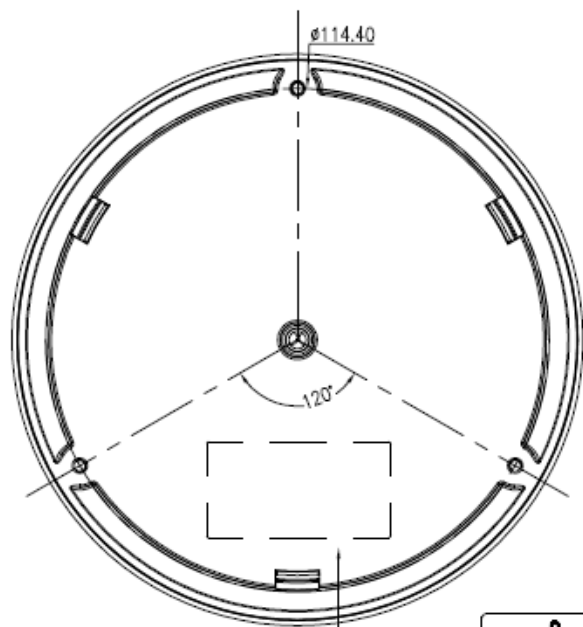

Rating	DC 12-24V Max White 3.5W \ RED 2.0W
Insulation Resistance	DC 500V 100MΩ 1 Minute
Dielectric Strength	AC 1500V 1 minute
Operating Temperature	-20°~+60°C
LED Type	LED Warm White* 18 PCS\RED* 6 PCS
CCT	3000K ±15%
Luminance Average	Warm White 290Lux (at 50cm) 15% RED 20 Lux (at 50cm) ±15%
Luminous Flux	251 lm
Sealing	IP66
Beam Pattern	120°
SW Function	ON-Warm White / ON-RED / OFF

Osculati pack
(white box / colorful sticker)

OSCULATI
 13.408.12 12-24V DC 3.5W
Wire code
 Red : +
 Black: -

Material:
 Lens:PC R1700 W2890
 Top Cover:ABS, Water-plated
 Base:ABS, white
 Rim:Hot-stamping, silver

A3

				Drawn	Checked	Approved		Model Name	Interior Lamp	
			△				Customer No	13.408.12	Model No.	Rev.
Date	Name	Description	No.	2017/03/03			Unit	mm		X0