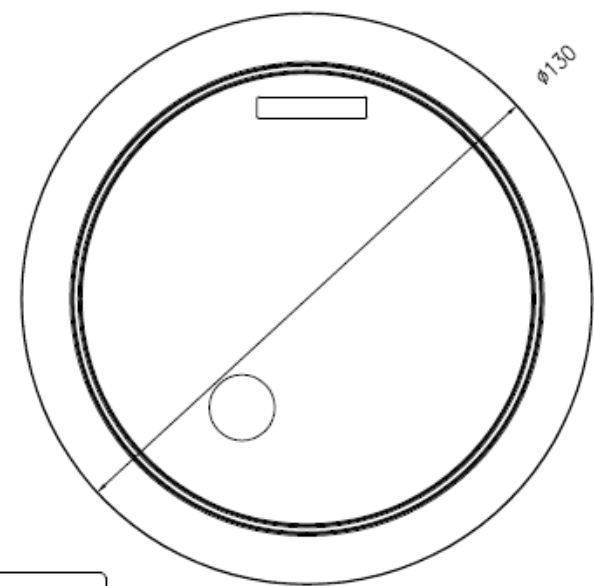

Rating	DC 12-24V Max White 3.5W \ RED 2.0W
Insulation Resistance	DC 500V 100MΩ 1 Minute
Dielectric Strength	AC 1500V 1 minute
Operating Temperature	-20°~+60°C
LED Type	LED Warm White* 18 PCS\RED* 6 PCS
CCT	3000K ±15%
Luminance Average	Warm White 290Lux (at 50cm) 15% RED 20 Lux (at 50cm) ±15%
Luminous Flux	251 lm
Sealing	IP66
Beam Pattern	120°
SW Function	ON-Warm White / ON-RED / OFF

Osculati pack
(white box / colorful sticker)

OSCULATI
 13.408.12 12-24V DC 3.5W
Wire code
 Red : +
 Black: -

Material:
 Lens:PC R1700 W2890
 Top Cover:ABS, Water-plated
 Base:ABS, white
 Rim:Hot-stamping, silver