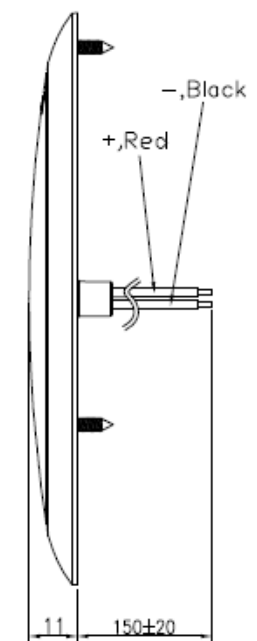

Rating	DC 12-24V Max White 3.5W \ RED 2.0W
Insulation Resistance	DC 500V 100MΩ 1 Minute
Dielectric Strength	AC 1500V 1 minute
Operating Temperature	-20°~+60°C
LED Type	LED Warm White* 18 PCS\RED* 6 PCS
CCT	3000K ±15%
Luminance Average	Warm White 290Lux (at 50cm) 15% RED 20 Lux (at 50cm) ±15%
Luminous Flux	251 lm
Sealing	IP66
Beam Pattern	120°
SW Function	ON-Warm White / ON-RED / OFF

Osculati pack
(white box / colorful sticker)

OSCULATI
 13.408.12 12-24V DC 3.5W
Wire code
 Red : +
 Black: -

Material:
 Lens:PC R1700 W2890
 Top Cover:ABS, Water-plated
 Base:ABS, white
 Rim:Hot-stamping, silver

A3

				Drawn	Checked	Approved		Model Name	Interior Lamp	
			△				Customer No	13.408.12	Model No.	Rev.
Date	Name	Description	No.	2017/03/03			Unit	mm		X0