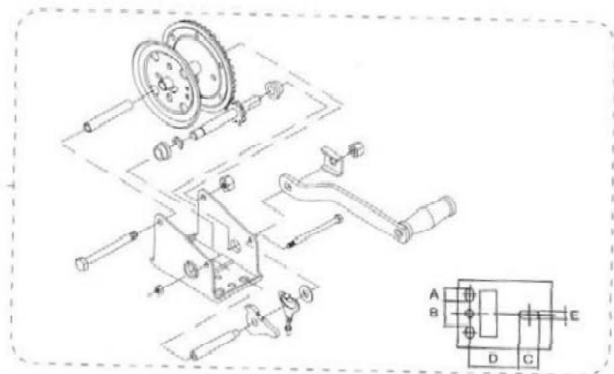

One position ratchet pawl with free spool

A=18mm B=36mm C=24mm D=68mm E=10mm

Item No.	Capacity	Gear Ratio	A	B	C	D	E
	1000lbs/450kgs	4:1	18mm	36mm	24mm	68mm	10mm

A=25mm B=42mm C=46mm D=98mm E=10mm

Two position ratchet pawl with free spool

Item No.	Capacity	Gear Ratio	A	B	C	D	E
02.120.01	1200lbs/545kgs	4:1	25mm	42mm	46mm	98mm	10mm
02.140.00	1400lbs/636kgs	4:1	25mm	42mm	46mm	98mm	10mm