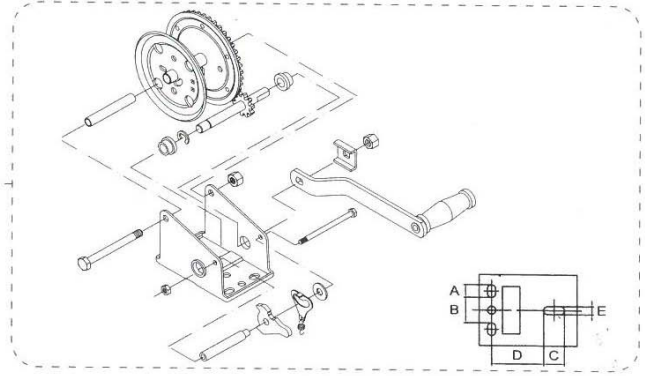

One position ratchet pawl with free spool

A=18mm B=36mm C=24mm D=68mm E=10mm

Item No.	Capacity	Gear Ratio	A	B	C	D	E
	1000lbs/450kgs	4:1	18mm	36mm	24mm	68mm	10mm

A=25mm B=42mm C=46mm D=98mm E=10mm

Two position ratchet pawl with free spool

Item No.	Capacity	Gear Ratio	A	B	C	D	E
02.120.01	1200lbs/545kgs	4:1	25mm	42mm	46mm	98mm	10mm
02.140.00	1400lbs/636kgs	4:1	25mm	42mm	46mm	98mm	10mm